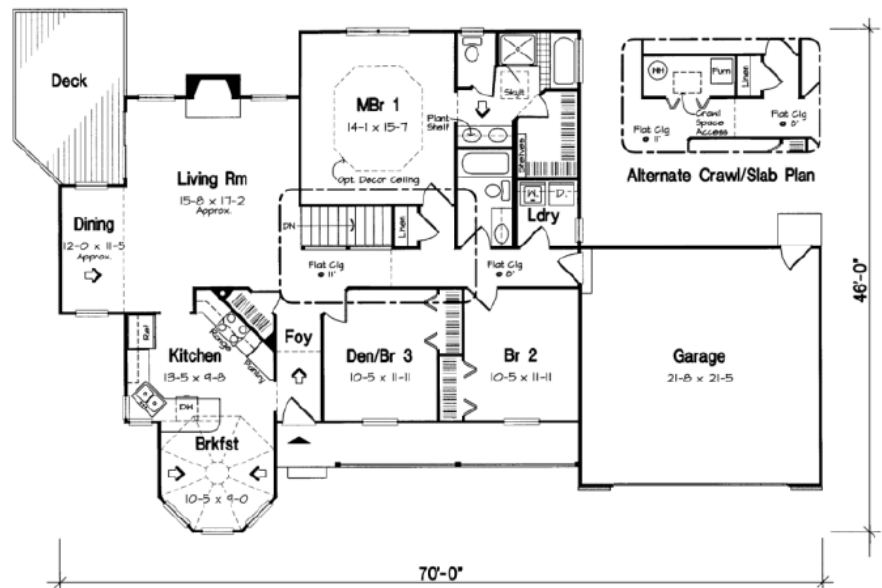

**DAVE FERREY
CONSTRUCTION
CUSTOM HOMES
570-256-3278**

Albany
1,583 sq. ft.
Oaks Collection

Specifications

Total Living Area:	1,583 sq.ft.	Porch:	111 sq.ft.
Garage area:	484 sq.ft.	Deck:	153 sq.ft.
House Width:	70'	Fireplace:	Yes
House Depth:	46'	1st Floor Master:	Yes
Bedrooms:	3	Main Ceiling Height:	8'
Full Baths:	2	Foundation:	B, C, S
Max Ridge Height:	20'	Walls:	2x6
Primary Roof Pitch:	6/12	Plan:	34043

Everyday Pleasures...

...in your own gazebo-style breakfast room bright with windows and within reach of the kitchen with farreaching lunch counter. The dining room, on the opposite side of the kitchen, features a large window and sliders to the exterior deck. The flow is optimally smooth as the living room with fireplace is wide open. Bedrooms #2 and #3 have bird's-eye-view of the front porch. A full bath with laundry facilities is theirs to share.