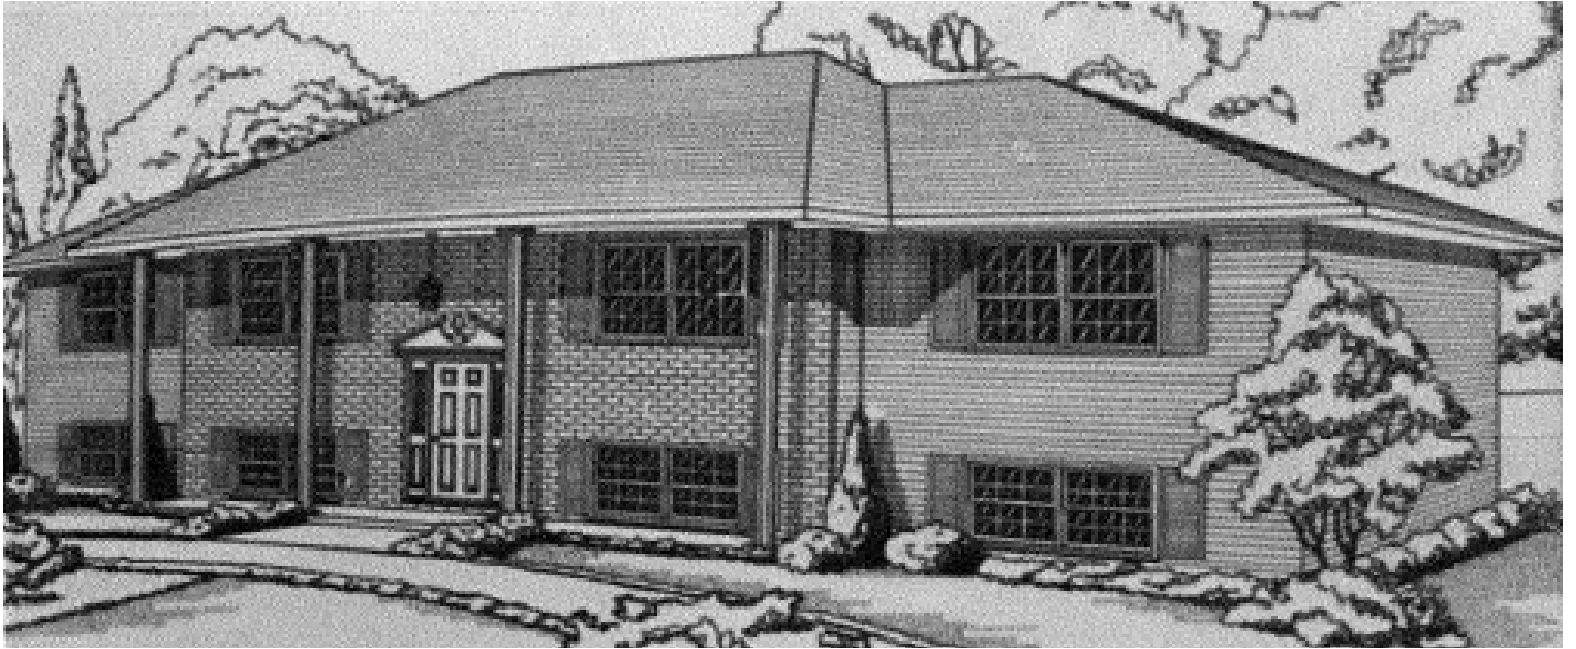

**DAVE FERREY
CONSTRUCTION**
CUSTOM HOMES
570-256-3278

Berkshire

2,657 sq. ft.

Berkshire includes four bedrooms, three bathrooms, and a two car garage.

Photos or renderings will vary from actual plan.

To order plans call 570-256-3278, or contact Dave Ferrey Construction.