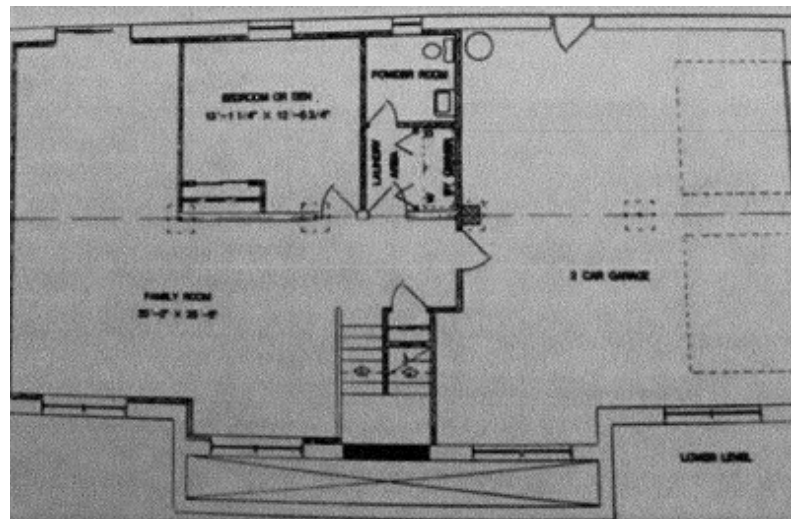

**DAVE FERREY
CONSTRUCTION**
CUSTOM HOMES
570-256-3278

Berkshire

2,657 sq. ft.

Berkshire includes four bedrooms, three bathrooms, and a two car garage.

Photos or renderings will vary from actual plan.

To order plans call 570-256-3278, or contact Dave Ferrey Construction.

To order plans call 570-256-3278, or contact Dave Ferrey Construction.