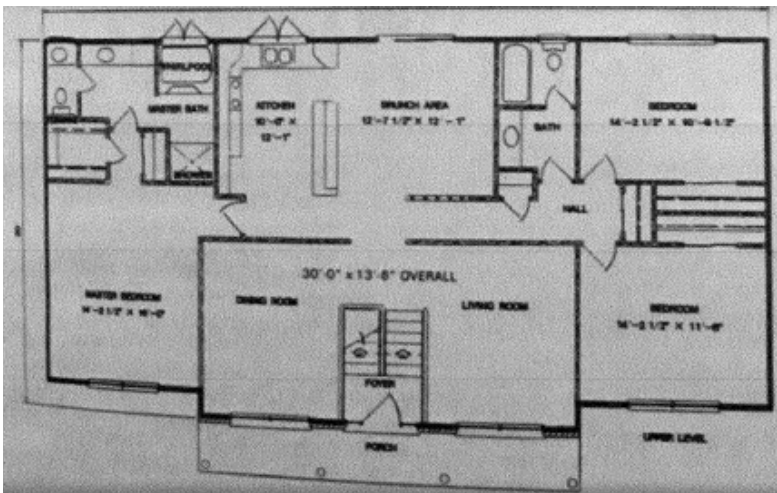

**DAVE FERREY
CONSTRUCTION**
CUSTOM HOMES
570-256-3278

Berkshire

2,657 sq. ft.

Berkshire includes four bedrooms, three bathrooms, and a two car garage.

Photos or renderings will vary from actual plan.

To order plans call 570-256-3278, or contact Dave Ferrey Construction.