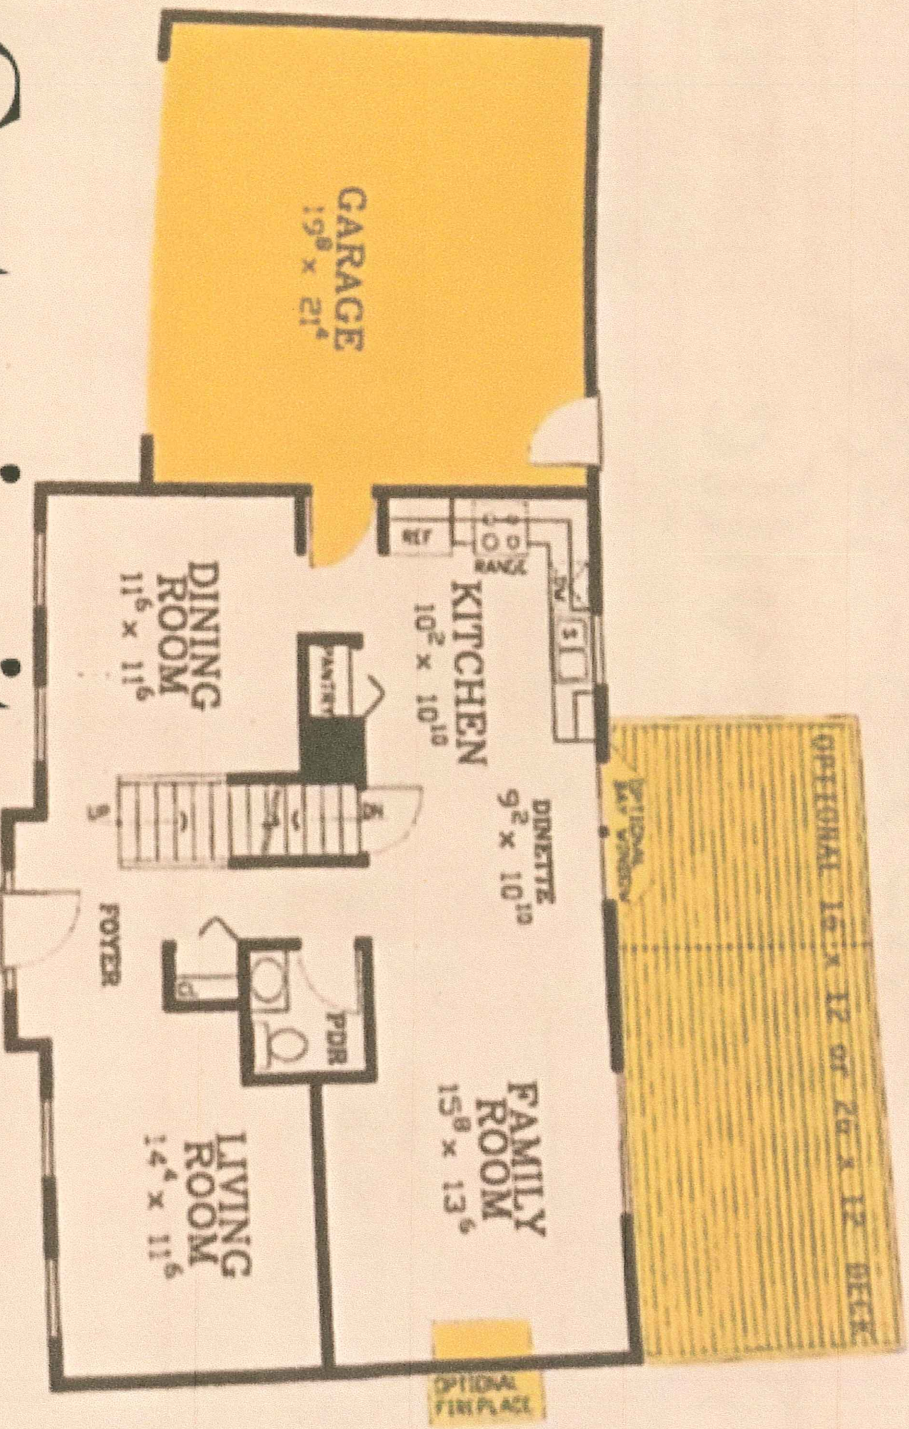

# The Bridgerville

1900 sq ft

Can be  
Made in  
4 bedroom

3 bedroom, 2.5 bath, 2 car garage

# Dace Ferrey Custom Homes

Customize it your way

2<sup>nd</sup> Floor Value Plan

2<sup>nd</sup> Floor Enhanced Plan