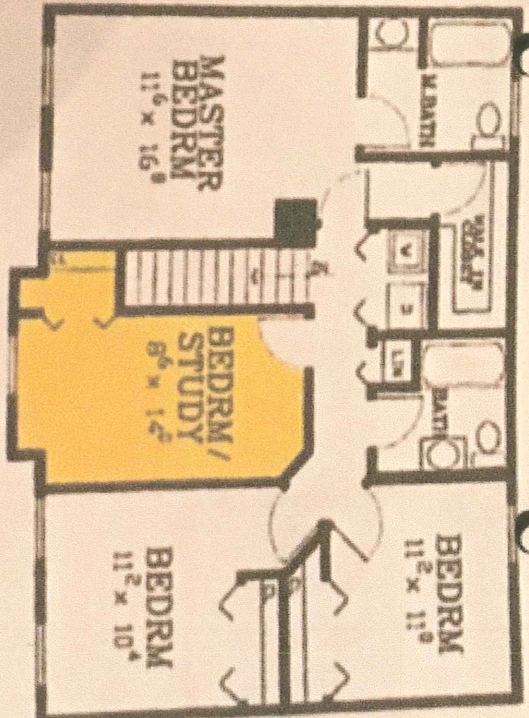

# The Bridgerville

1900 sq ft

Can be  
Made in  
4 bedroom

3 bedroom, 2.5 bath, 2 car garage

# Dace Ferrey Custom Homes

Customize it your way

2<sup>nd</sup> Floor Value Plan

2<sup>nd</sup> Floor Enhanced Plan