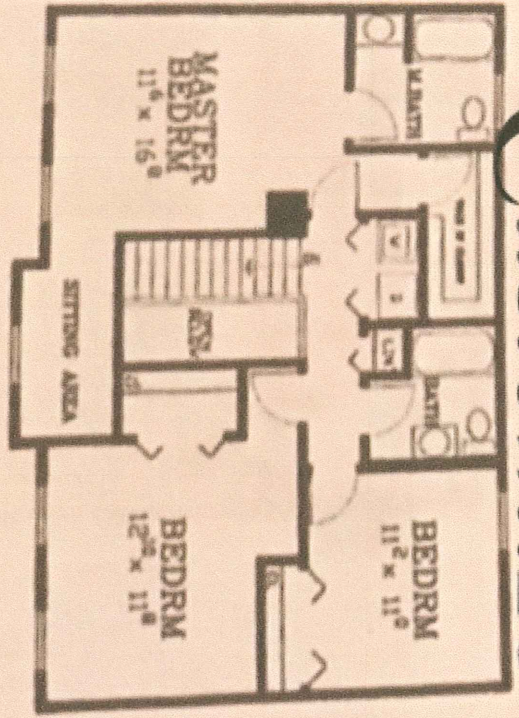

# The Bridgerville

1900 sq ft

Can be  
Made in  
4 bedroom

3 bedroom, 2.5 bath, 2 car garage

# Dace Ferrey Custom Homes

Customize it your way

2<sup>nd</sup> Floor Value Plan

2<sup>nd</sup> Floor Enhanced Plan