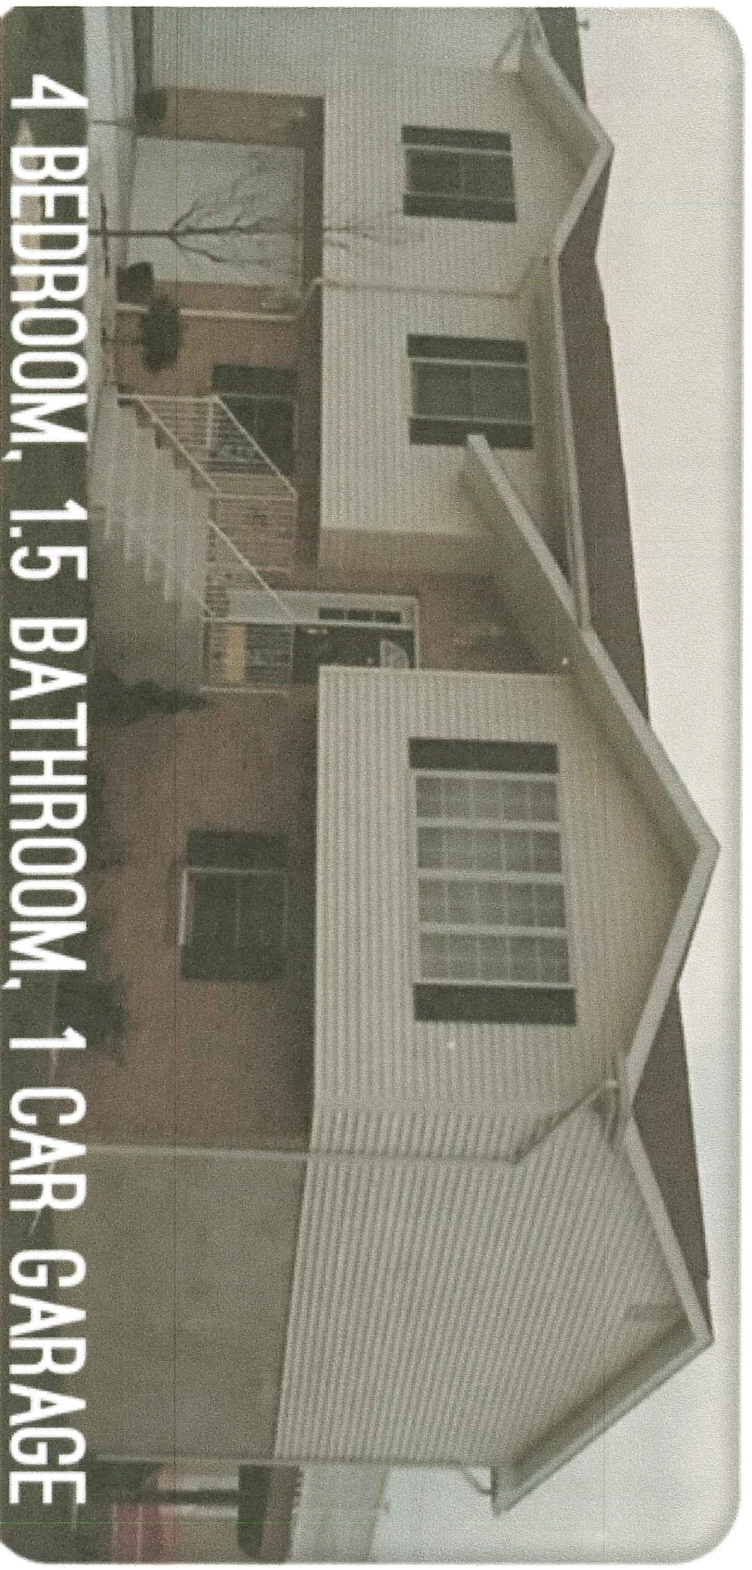

Dave Ferrey Custom Homes
570-256-3278

1912 SQ FT

Cambridge 1

4 BEDROOM, 1.5 BATHROOM, 1 CAR GARAGE

Br-12x12

Dave Ferrey Custom Homes