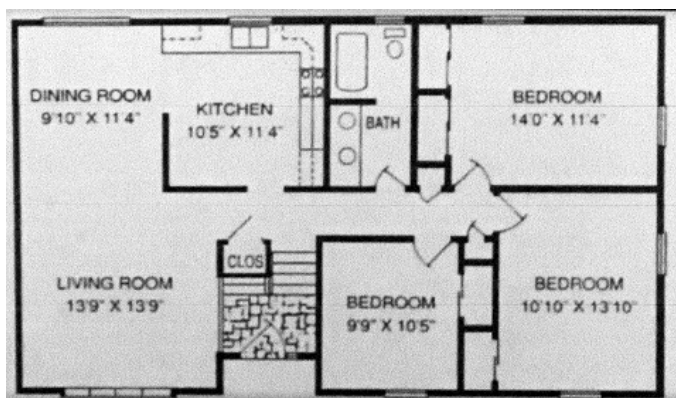

# Cambridge

1,912 sq. ft.

Cambridge includes four bedrooms, one and a half bathrooms, and a one car garage.

Photos or renderings will vary from actual plan.

To order plans call 570-256-3278, or contact Dave Ferrey Construction.