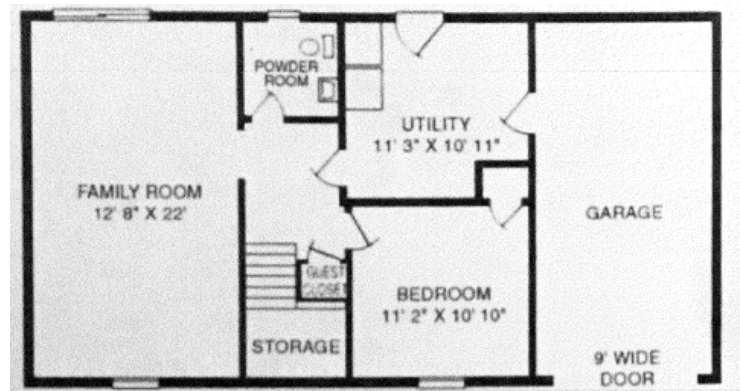

# Cambridge

1,912 sq. ft.

Cambridge includes four bedrooms, one and a half bathrooms, and a one car garage.

Photos or renderings will vary from actual plan.

To order plans call 570-256-3278, or contact Dave Ferrey Construction.