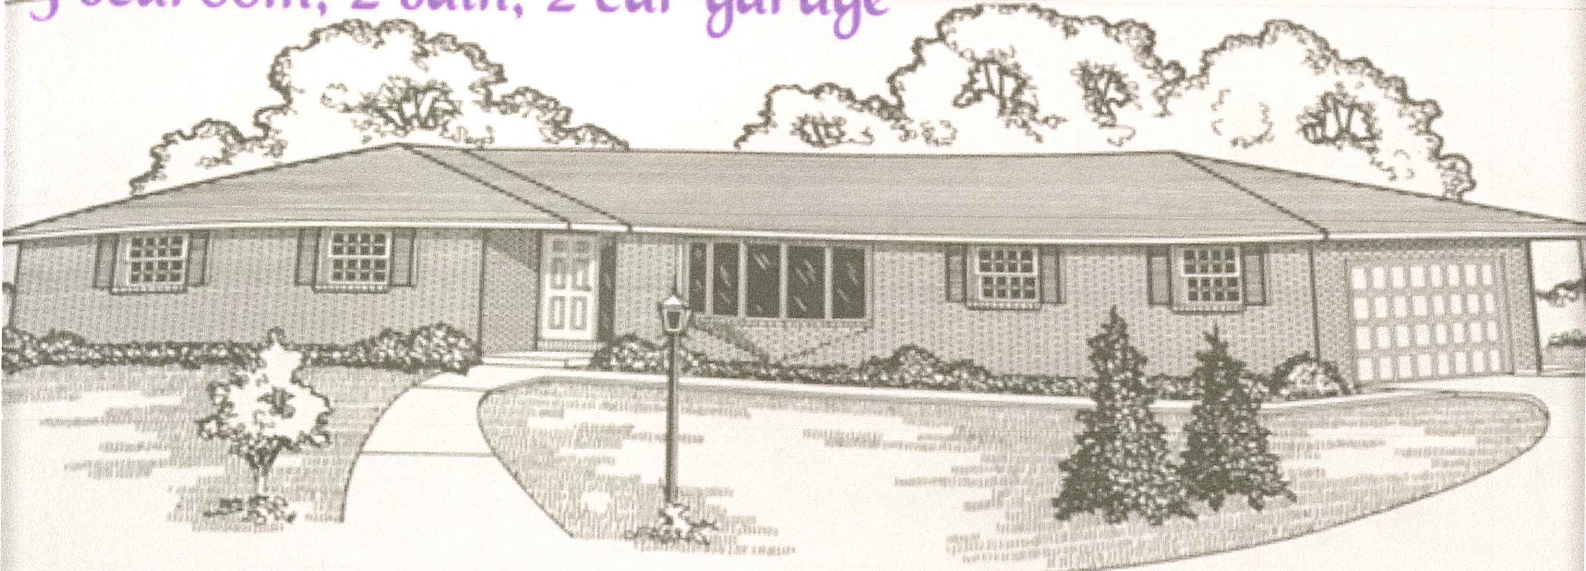

Dave Ferrey Custom Homes

570-256-3278

1504 SQ FT

3 bedroom, 2 bath, 2 car garage

MODEL HOME ON DISPLAY IN WILKES-BARRE
"HIP" ROOF SHOWN - ALSO AVAILABLE WITH "GABLE" ROOF SHOWN ON OPPOSITE PAGE

The Chelsea

Front or side doors

Dave Ferrey Custom Homes