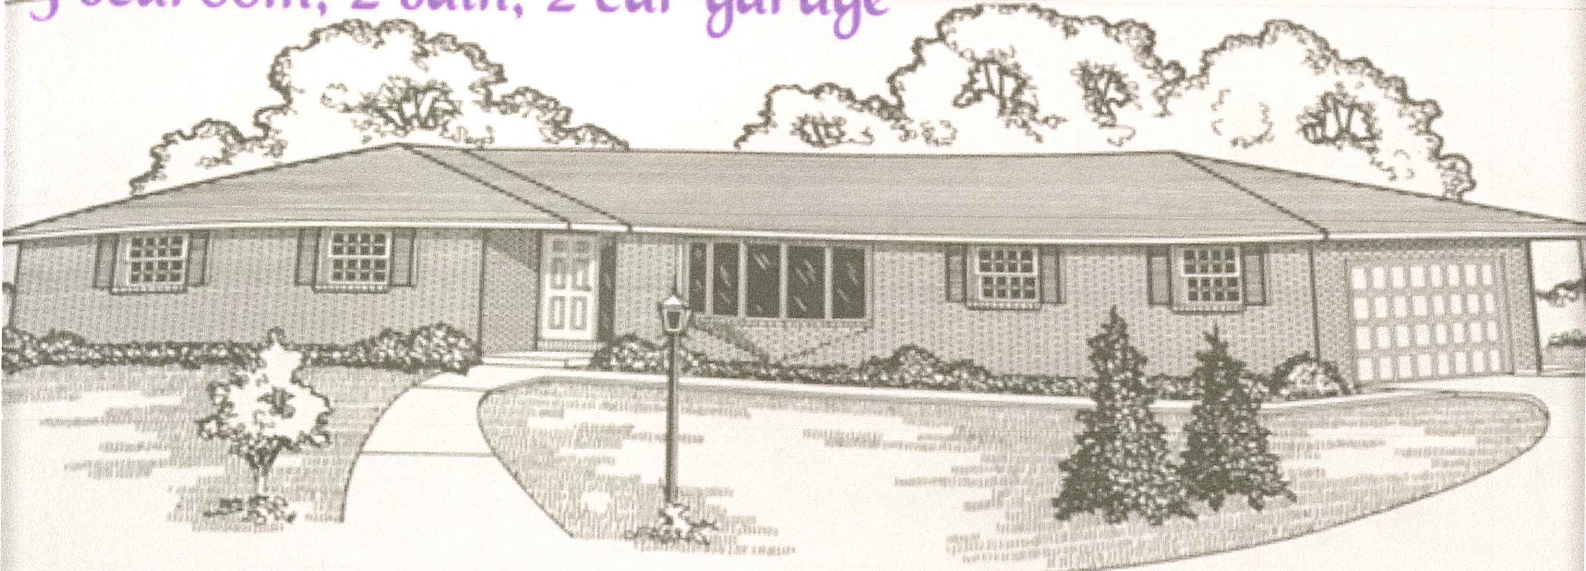

# Dave Ferrey Custom Homes

570-256-3278

1504 SQ FT

3 bedroom, 2 bath, 2 car garage

MODEL HOME ON DISPLAY IN WILKES-BARRE  
"HIP" ROOF SHOWN - ALSO AVAILABLE WITH "GABLE" ROOF SHOWN ON OPPOSITE PAGE

## The Chelsea

Front or side doors