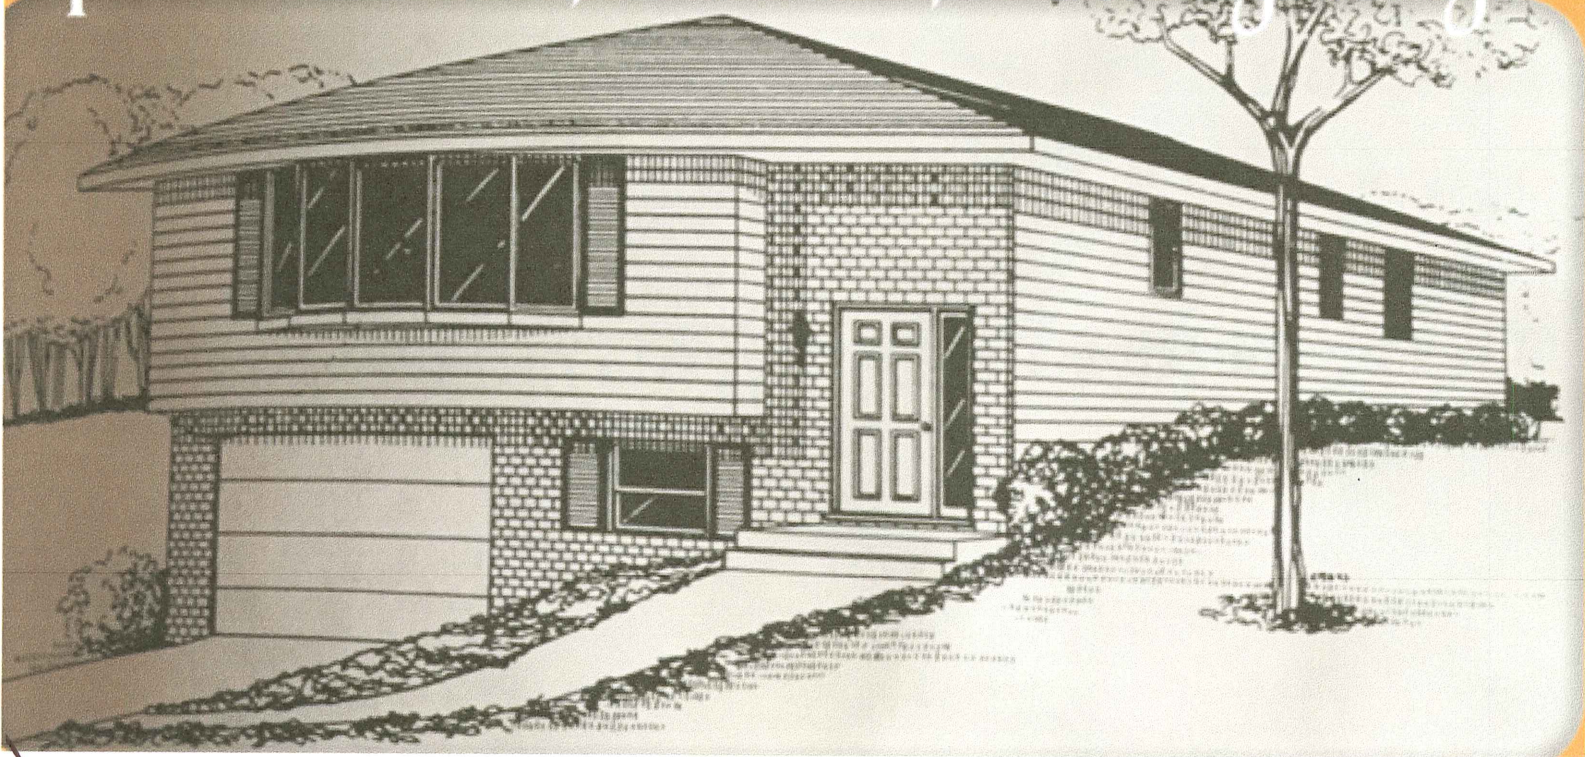

Dave Ferrey Custom Homes

570-256-3278

Dartmouth

1912 SQ FT

2116 SQ FT

1 and 2

4 bedrooms, 2 bath, 1 car garage

Bi-Level