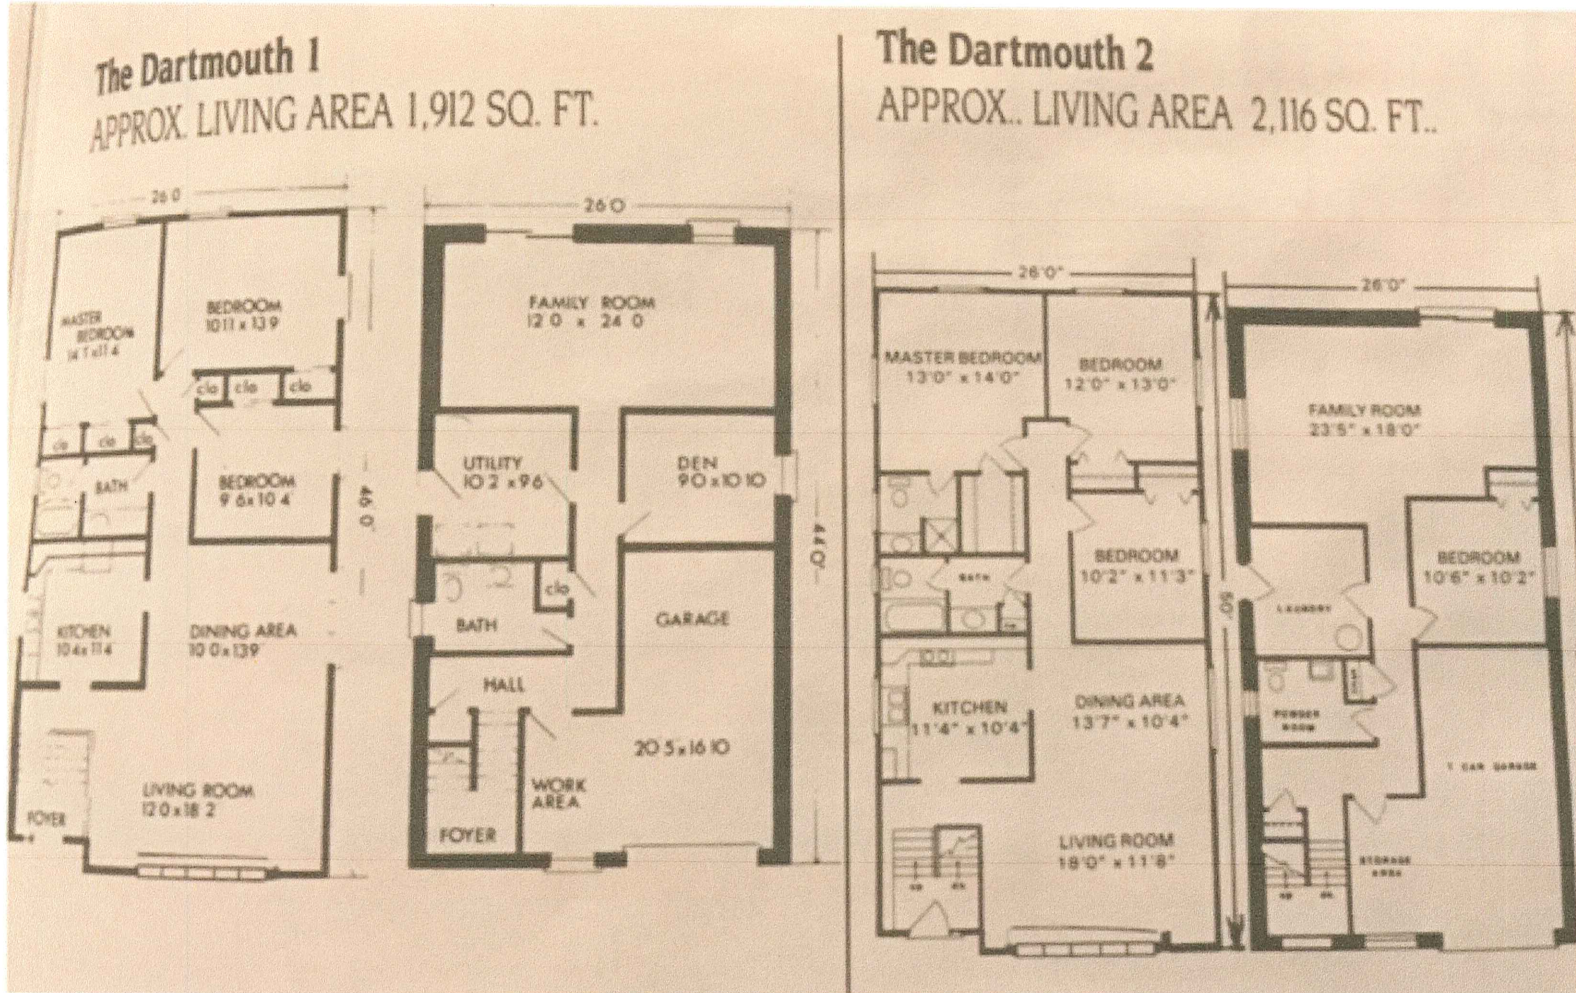

Dave Ferrey Custom Homes

Make your Home a Dave Ferrey Custom Home