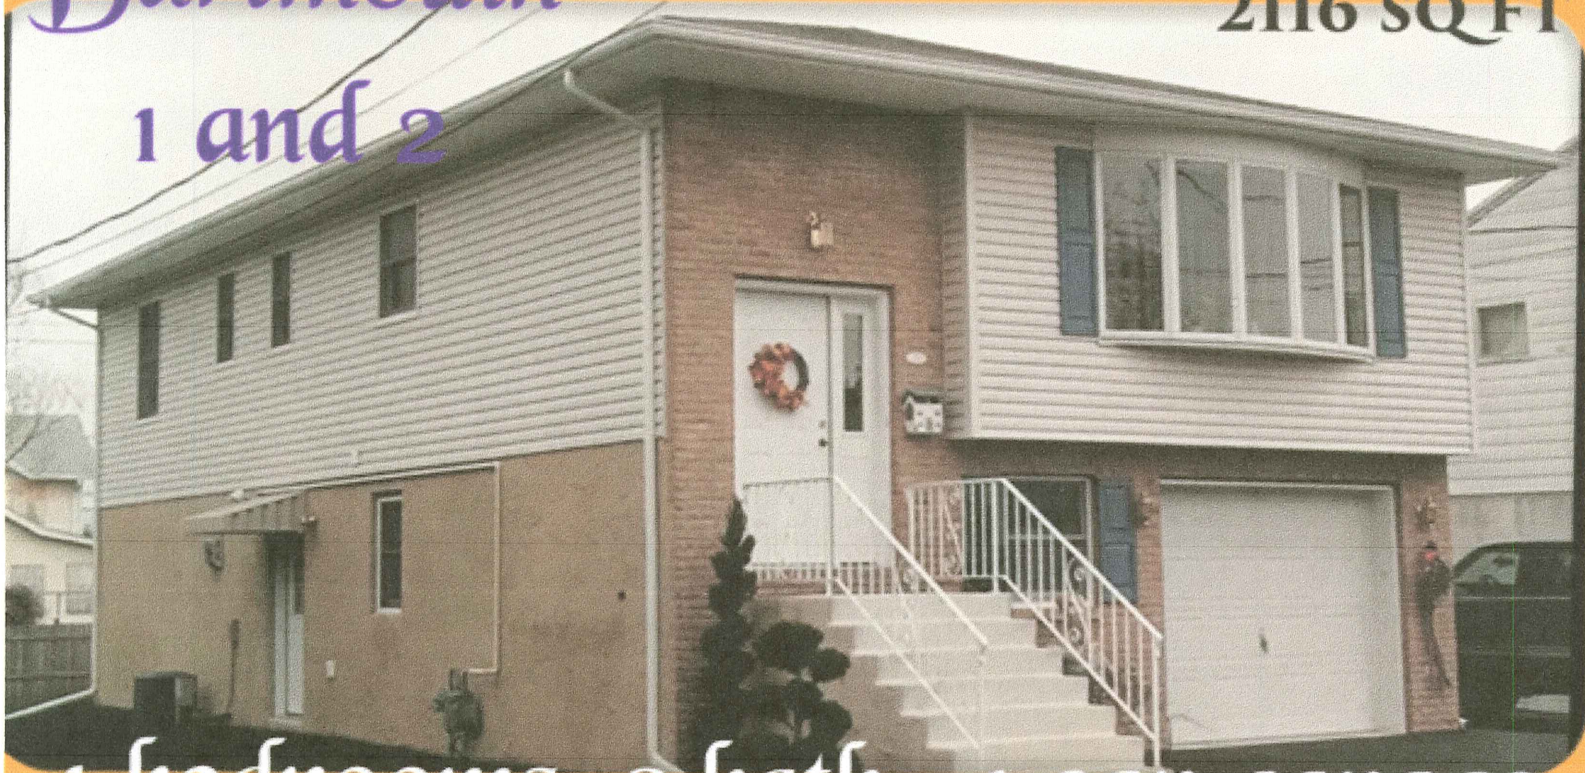

Dave Ferrey Custom Homes

570-256-3278

Dartmouth

1912 SQ FT

2116 SQ FT

1 and 2

4 bedrooms, 2 bath, 1 car garage

Bi-Level