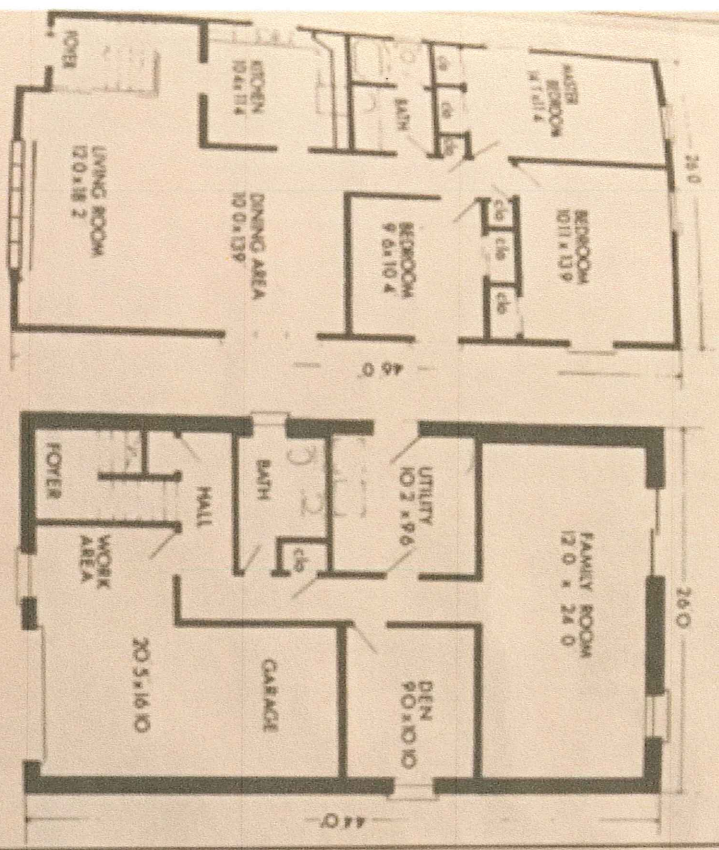

Dave Ferrey Custom Homes

570-256-3278

Dartmouth

1912 SQ FT
2116 SQ FT

1 and 2

4 bedrooms, 2 bath, 1 car garage

Br-Level

Dave Ferrey Custom Homes

The Dartmouth 1
APPROX. LIVING AREA 1,912 SQ. FT.

The Dartmouth 2
APPROX. LIVING AREA 2,116 SQ. FT.

Make your Home a Dave Ferrey Custom Home

10/25/11