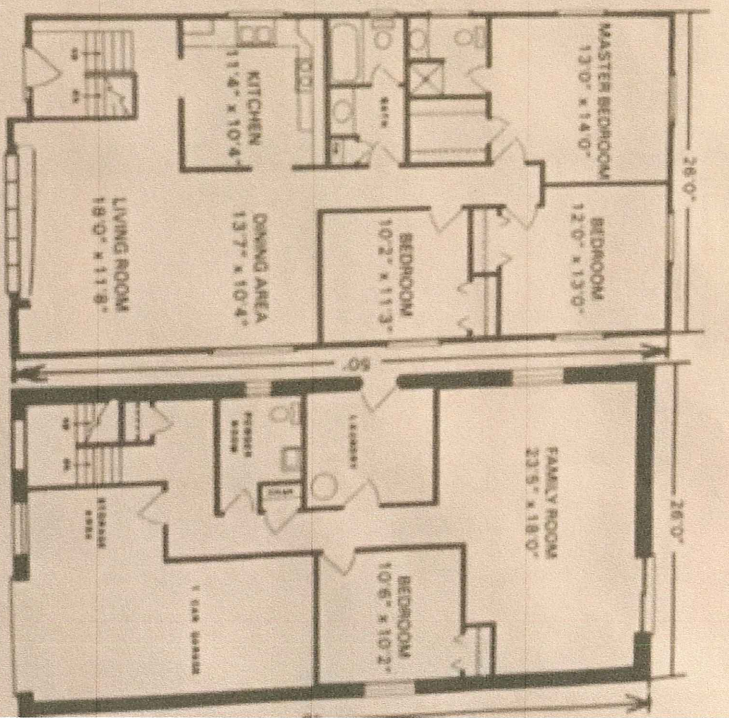

Dave Ferrey Custom Homes

570-256-3278

Dartmouth

1912 SQ FT
2116 SQ FT

1 and 2

4 bedrooms, 2 bath, 1 car garage

Br-Level

Dave Ferrey Custom Homes

The Dartmouth 1
APPROX. LIVING AREA 1,912 SQ. FT.

The Dartmouth 2
APPROX. LIVING AREA 2,116 SQ. FT.

Make your Home a Dave Ferrey Custom Home

10/25/11