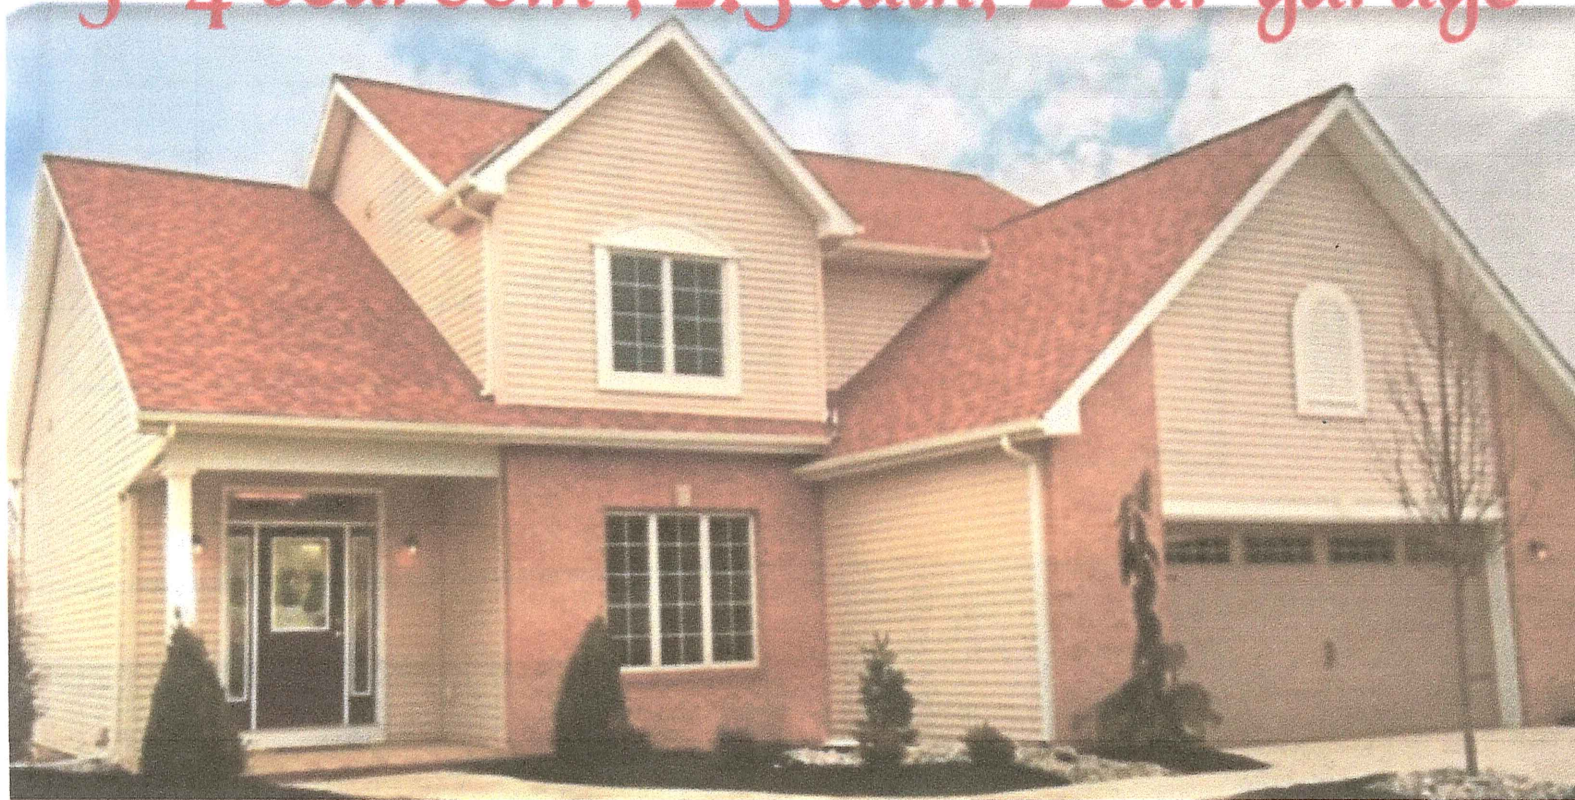

# Dave Ferrey Custom Homes

570-256-3278

## The Hartford

2141  
SQ FT

3-4 bedroom , 2.5 bath, 2 car garage