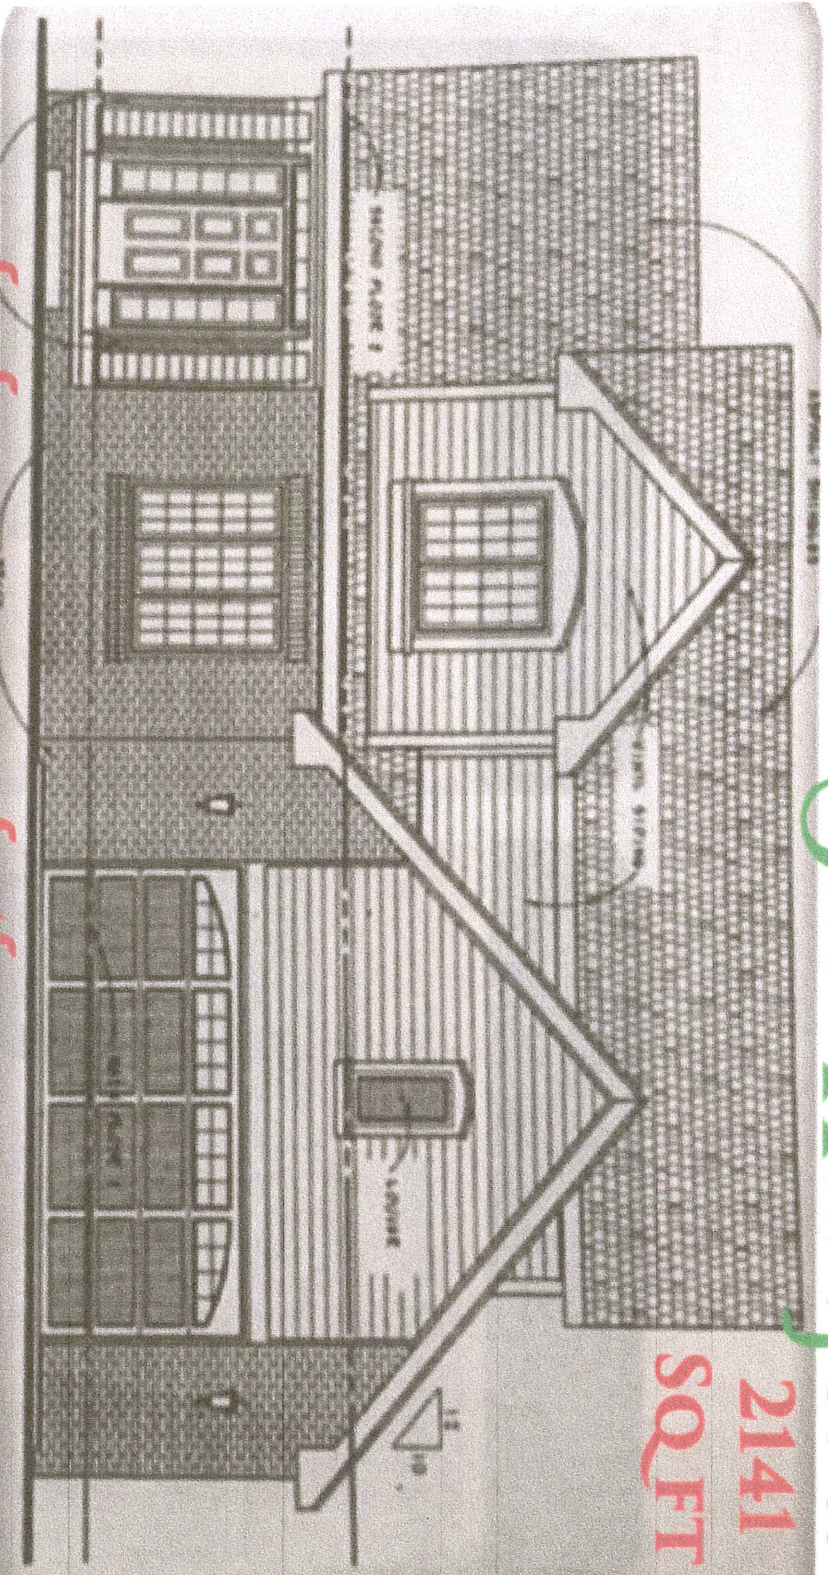

Dave Ferrey Custom Homes
570-256-3278

The Hartford

2141
SQ FT

3-4 bedroom, 2.5 bath, 2 car garage

Dave Ferrey Custom Homes

"There's no place like home!"