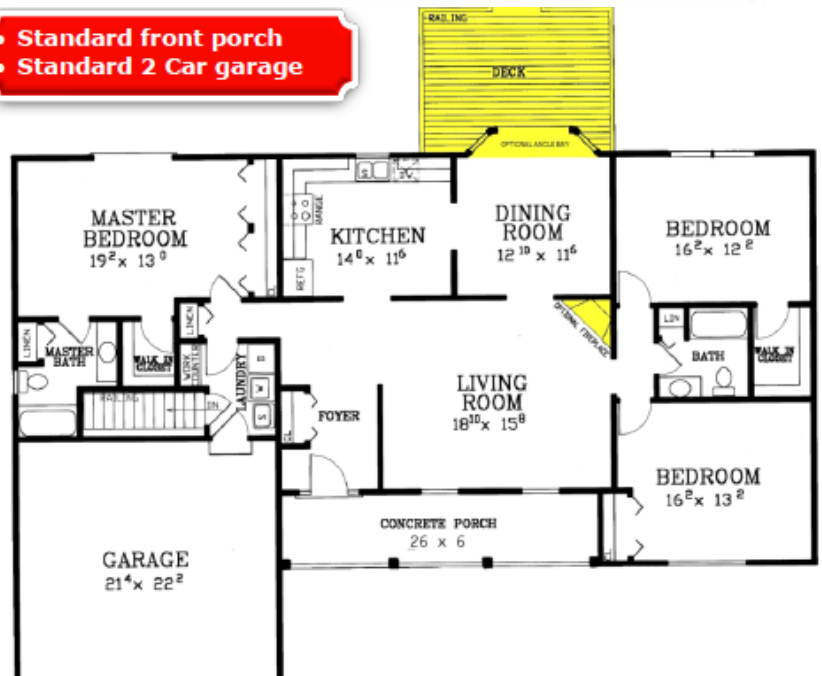

Enhancements

- Rear deck with railing (16'x12')
- Corner fireplace
- Dormers

Photos or renderings will vary from actual plan.