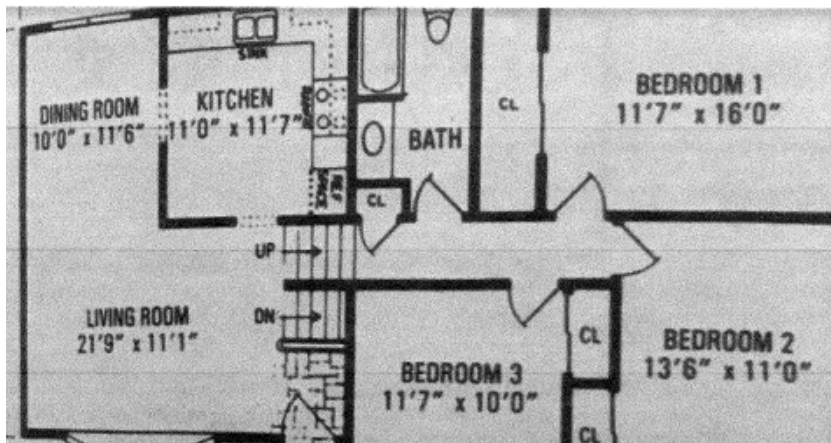

**DAVE FERREY
CONSTRUCTION**
CUSTOM HOMES
570-256-3278

Stratford

1,540 sq. ft.

Stratford includes three bedrooms, one and a half bathrooms, and a one car garage.

Photos or renderings will vary from actual plan.