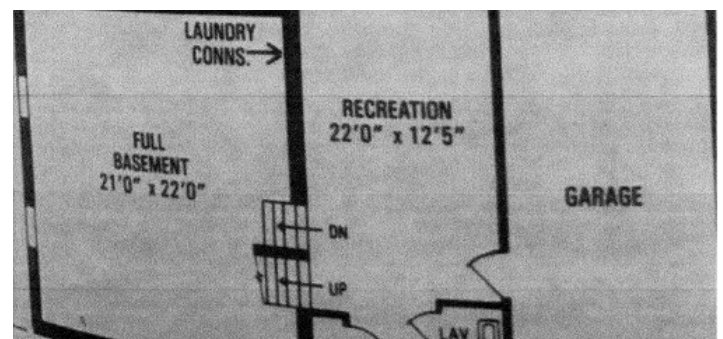

**DAVE FERREY
CONSTRUCTION**
CUSTOM HOMES
570-256-3278

Stratford

1,540 sq. ft.

Stratford includes three bedrooms, one and a half bathrooms, and a one car garage.

Photos or renderings will vary from actual plan.