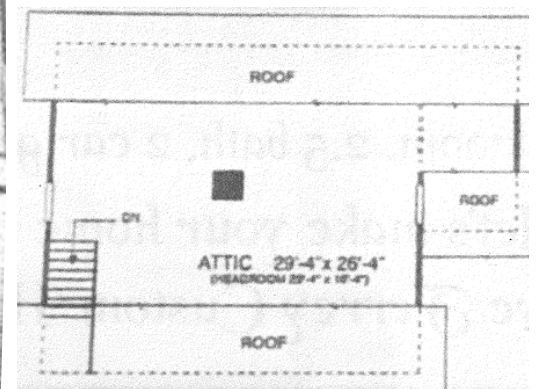

**DAVE FERREY
CONSTRUCTION
CUSTOM HOMES
570-256-3278**

The Bentley

2,335 sq. ft.

The Bentley includes four bedrooms, two and a half bathrooms, and a two car garage.

Photos or renderings will vary from actual plan.