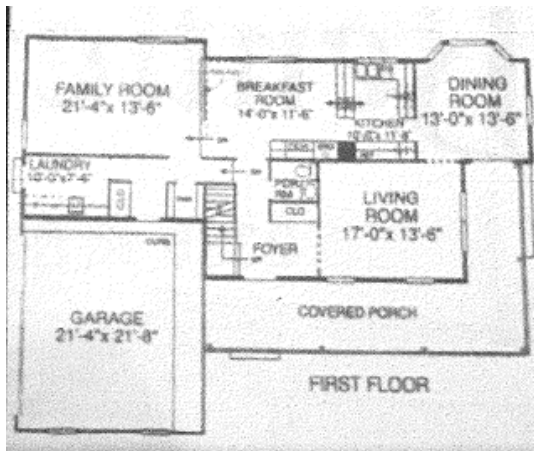

**DAVE FERREY
CONSTRUCTION
CUSTOM HOMES
570-256-3278**

The Bentley

2,335 sq. ft.

The Bentley includes four bedrooms, two and a half bathrooms, and a two car garage.

Photos or renderings will vary from actual plan.