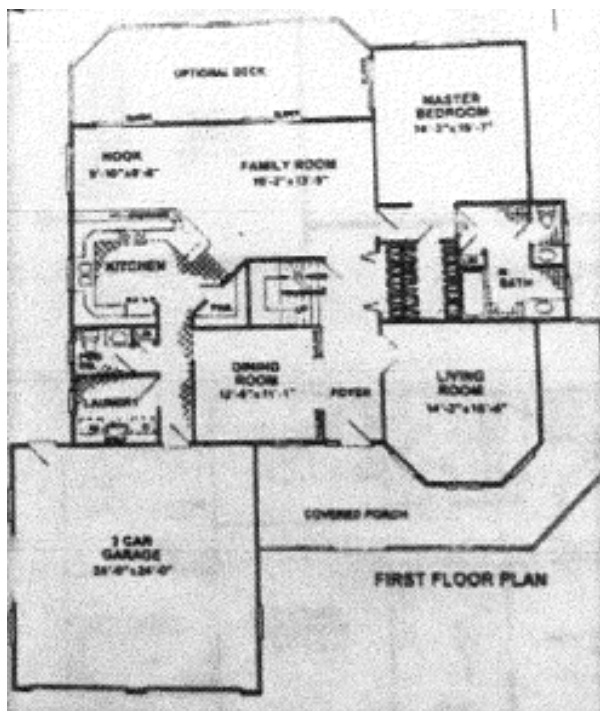

**DAVE FERREY
CONSTRUCTION
CUSTOM HOMES
570-256-3278**

The Berkley

2,268 sq. ft.

The Berkley includes three bedrooms, two and a half bathrooms, and a two car garage.

Photos or renderings will vary from actual plan.

To order plans call 570-256-3278, or contact Dave Ferrey Construction.

To order plans call 570-256-3278, or contact Dave Ferrey Construction.