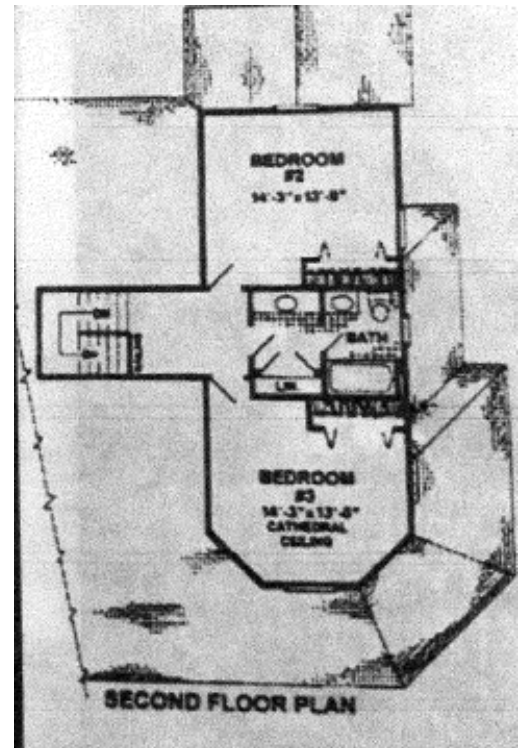

**DAVE FERREY
CONSTRUCTION
CUSTOM HOMES
570-256-3278**

The Berkley

2,268 sq. ft.

The Berkley includes three bedrooms, two and a half bathrooms, and a two car garage.

Photos or renderings will vary from actual plan.

To order plans call 570-256-3278, or contact Dave Ferrey Construction.

To order plans call 570-256-3278, or contact Dave Ferrey Construction.