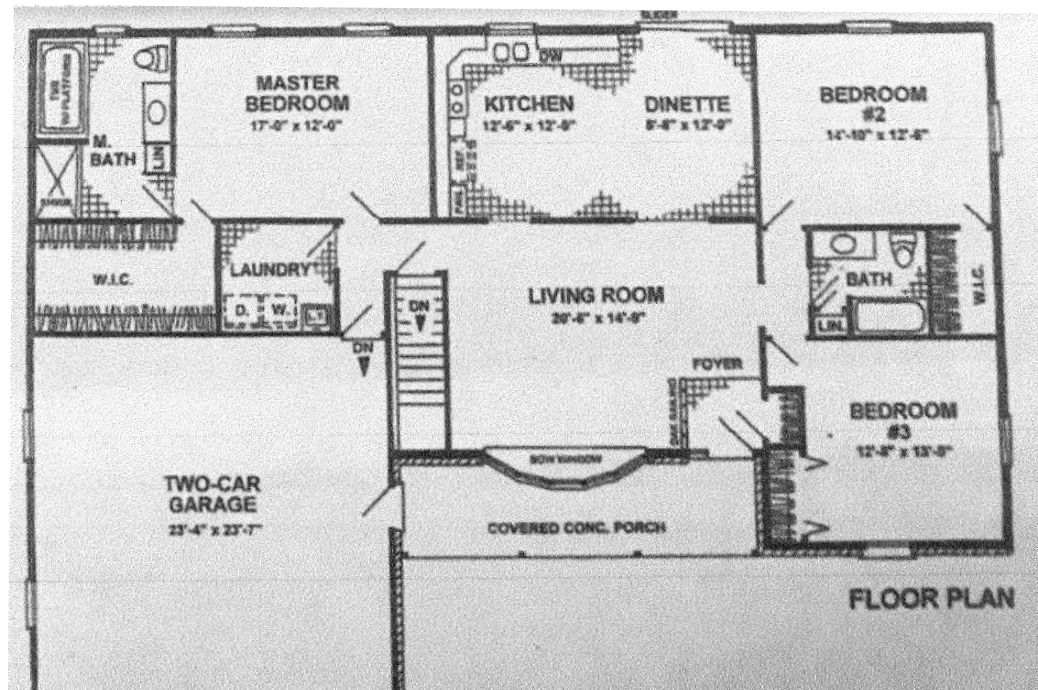

**DAVE FERREY
CONSTRUCTION
CUSTOM HOMES
570-256-3278**

The Canterbury

1,672 sq. ft.

The Canterbury includes three bedrooms, two bathrooms, a two car garage, and a porch.

Photos or renderings will vary from actual plan.