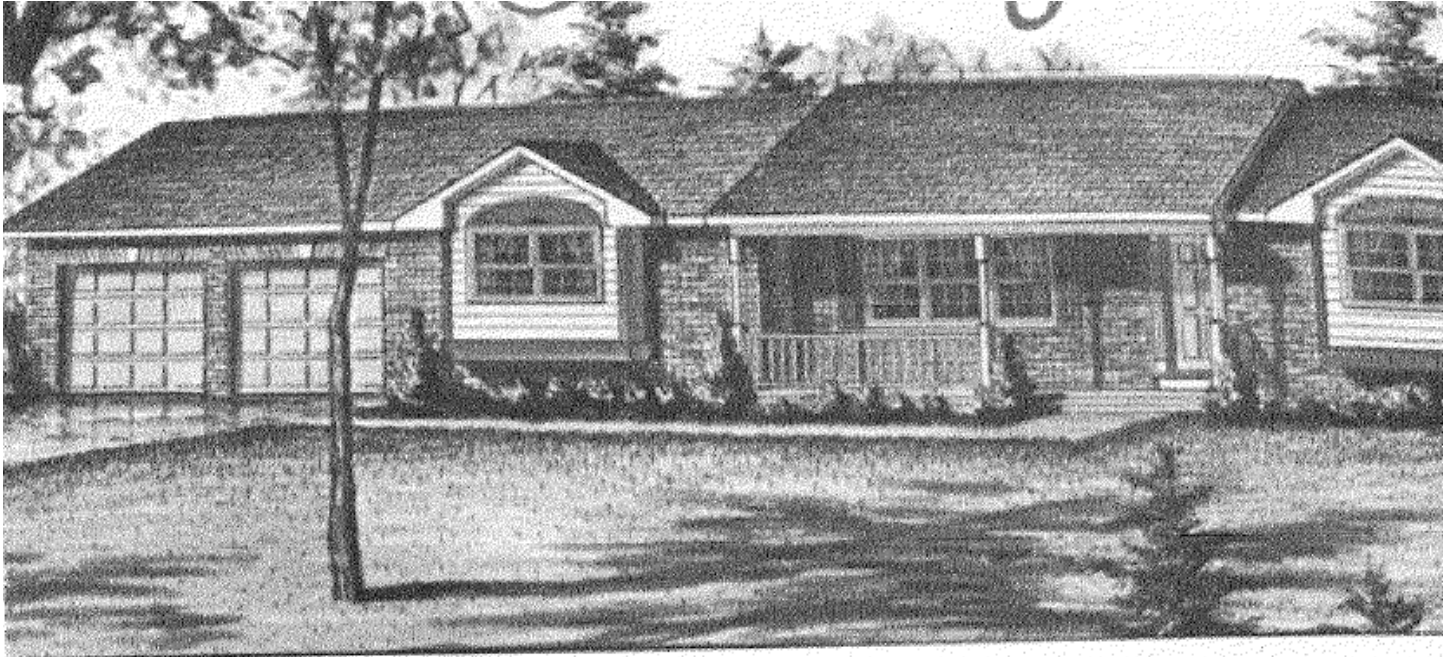

**DAVE FERREY
CONSTRUCTION
CUSTOM HOMES
570-256-3278**

The Canterbury

1,672 sq. ft.

The Canterbury includes three bedrooms, two bathrooms, a two car garage, and a porch.

Photos or renderings will vary from actual plan.