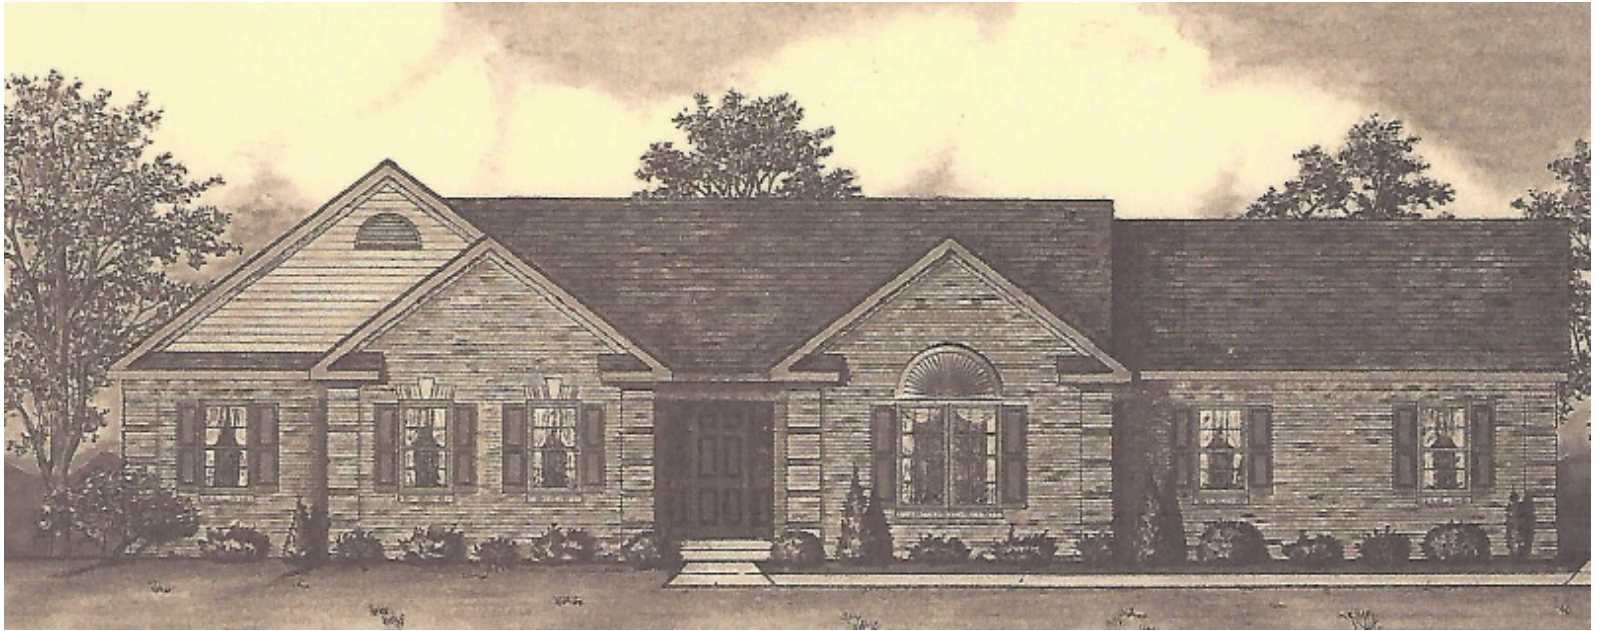

**DAVE FERREY
CONSTRUCTION**
CUSTOM HOMES
570-256-3278

The Carlisle

1,436 sq. ft.

The Carlisle includes three bedrooms, two bathrooms, and a two car garage.

Photos or renderings will vary from actual plan.