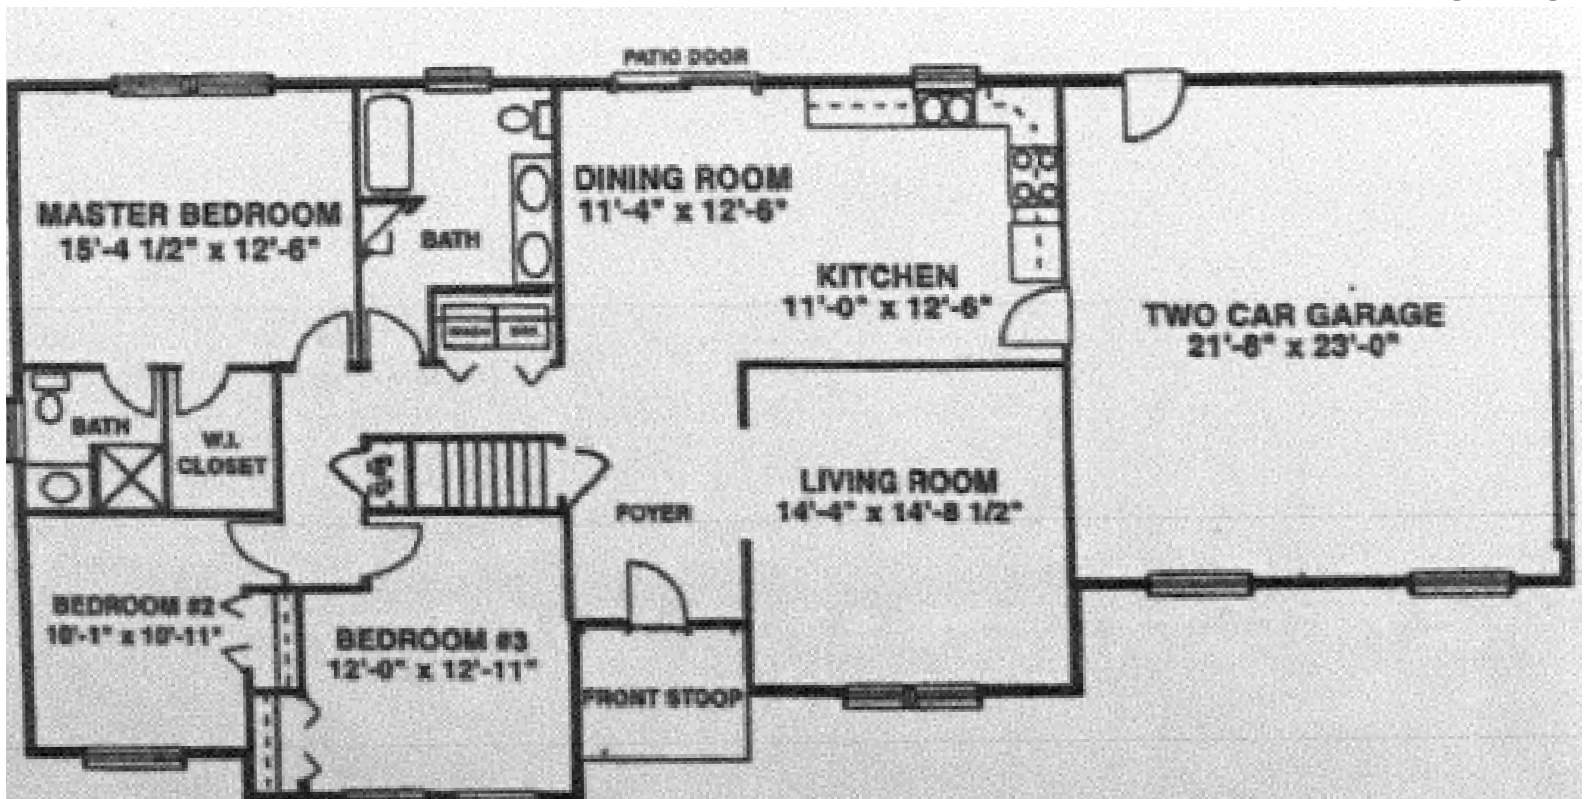

**DAVE FERREY
CONSTRUCTION**
CUSTOM HOMES
570-256-3278

The Carlisle

1,436 sq. ft.

The Carlisle includes three bedrooms, two bathrooms, and a two car garage.

Photos or renderings will vary from actual plan.