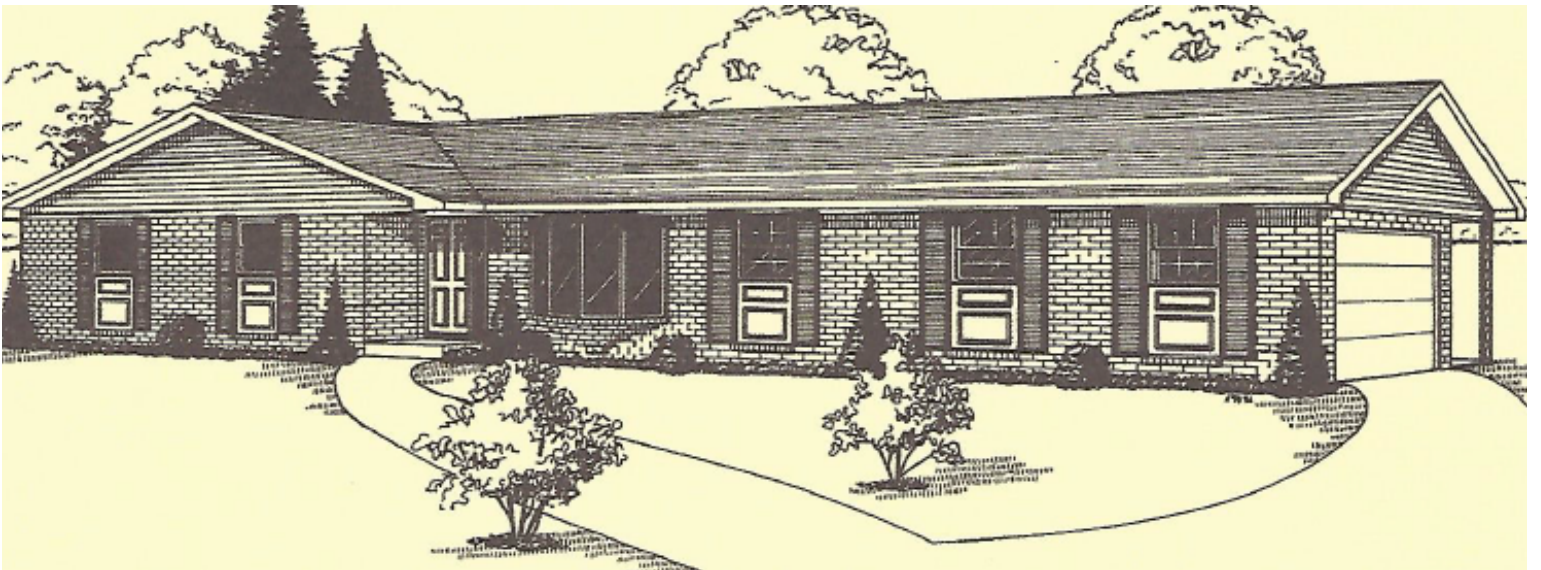

**DAVE FERREY
CONSTRUCTION**
CUSTOM HOMES
570-256-3278

The Chelsea

1,504 sq. ft.

The Chelsea includes three bedrooms, two bathrooms, a two car garage, and a porch.

Garage door available with front or side entry

Photos or renderings will vary from actual plan.

To order plans call 570-256-3278, or contact Dave Ferrey Construction.

To order plans call 570-256-3278, or contact Dave Ferrey Construction.