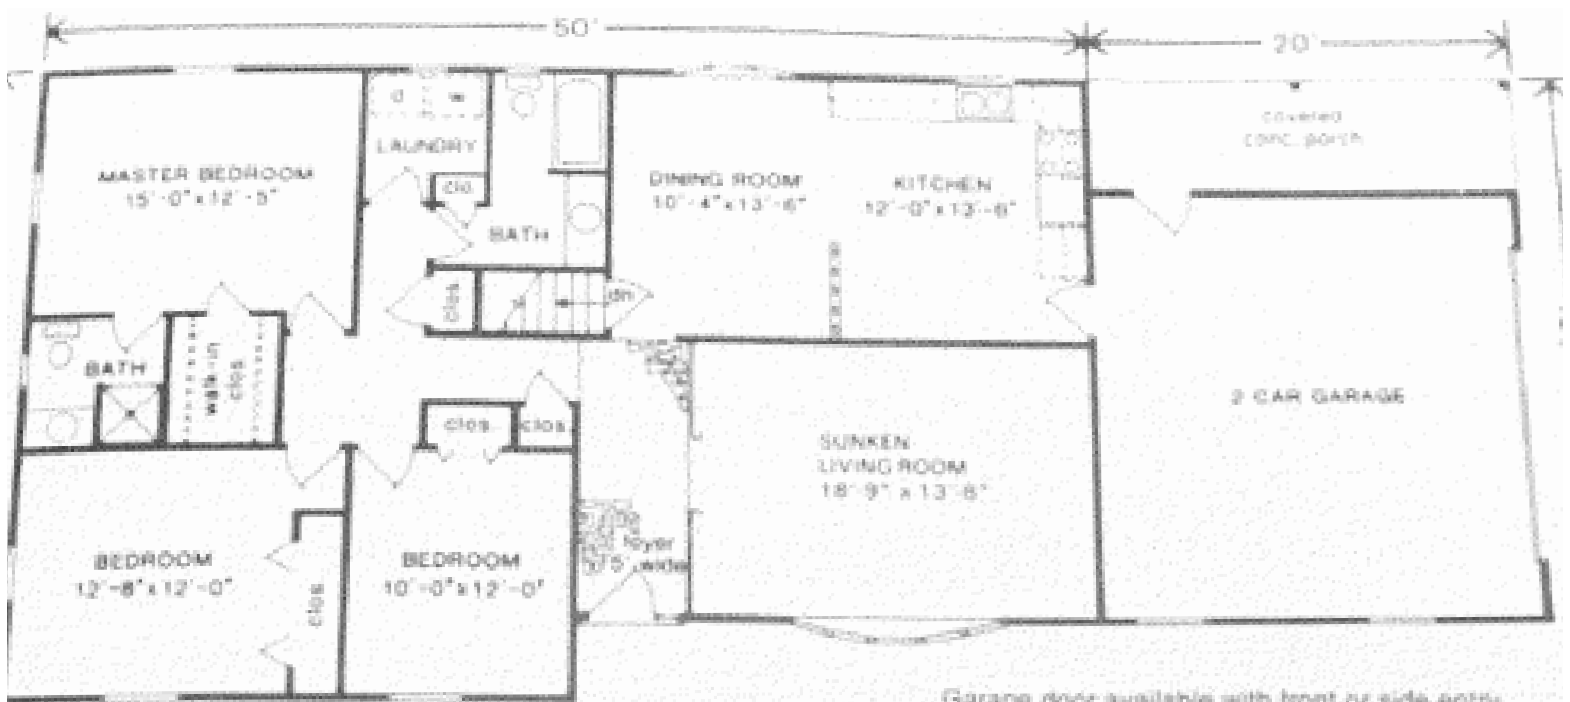

**DAVE FERREY
CONSTRUCTION**
CUSTOM HOMES
570-256-3278

The Chelsea

1,504 sq. ft.

The Chelsea includes three bedrooms, two bathrooms, a two car garage, and a porch.

Garage door available with front or side entry

Photos or renderings will vary from actual plan.

To order plans call 570-256-3278, or contact Dave Ferrey Construction.

To order plans call 570-256-3278, or contact Dave Ferrey Construction.