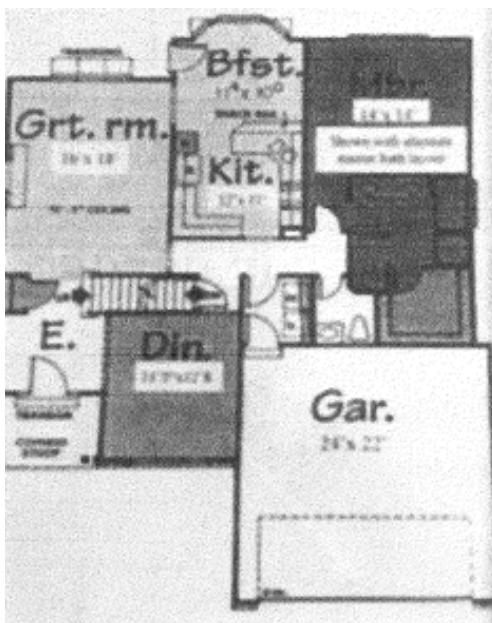

**DAVE FERREY
CONSTRUCTION**
CUSTOM HOMES
570-256-3278

The Hartford

2,141 sq. ft.

The Hartford includes three to four bedrooms, two and a half bathrooms, and a two car garage.

Photos or renderings will vary from actual plan.