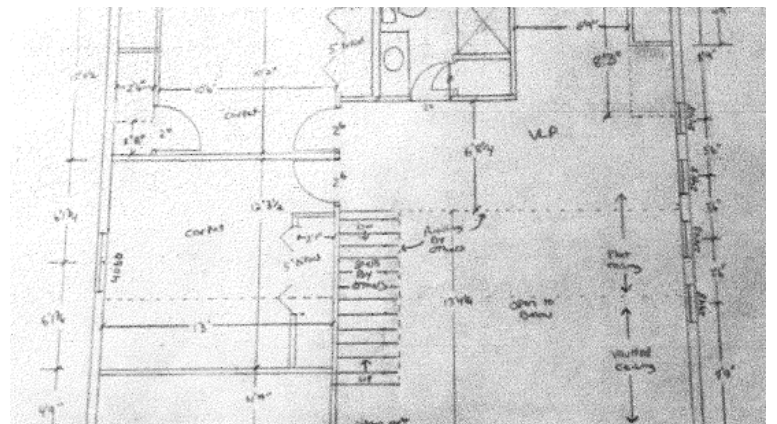

**DAVE FERREY
CONSTRUCTION**
CUSTOM HOMES
570-256-3278

The Kytte Pike

1,528 sq. ft.

The Kytte Pike includes three bedrooms, two bathrooms, and a loft area with an open layout.

Photos or renderings will vary from actual plan.

To order plans call 570-256-3278, or contact Dave Ferrey Construction.

To order plans call 570-256-3278, or contact Dave Ferrey Construction.