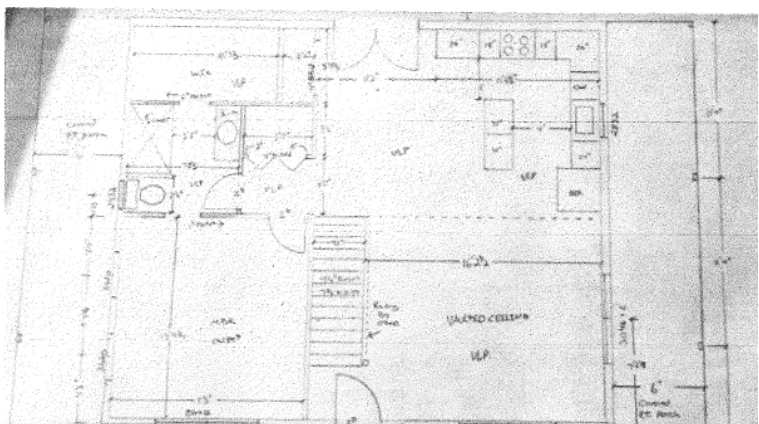

**DAVE FERREY
CONSTRUCTION**
CUSTOM HOMES
570-256-3278

The Kytte Pike

1,528 sq. ft.

The Kytte Pike includes three bedrooms, two bathrooms, and a loft area with an open layout.

Photos or renderings will vary from actual plan.

To order plans call 570-256-3278, or contact Dave Ferrey Construction.

To order plans call 570-256-3278, or contact Dave Ferrey Construction.