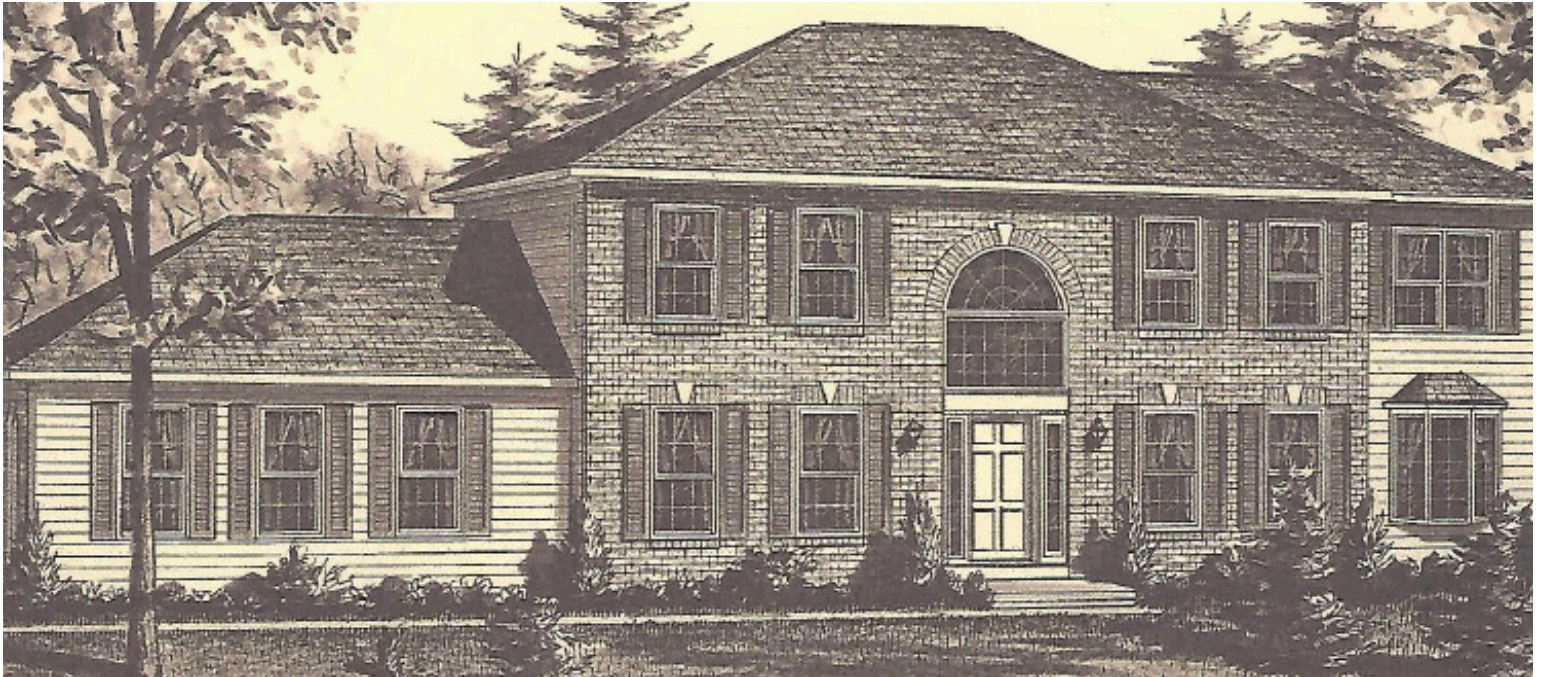

**DAVE FERREY
CONSTRUCTION
CUSTOM HOMES
570-256-3278**

The Manchester

2,470 sq. ft.

The Manchester includes four bedrooms, two and a half bathrooms, and a two car garage.

Photos or renderings will vary from actual plan.