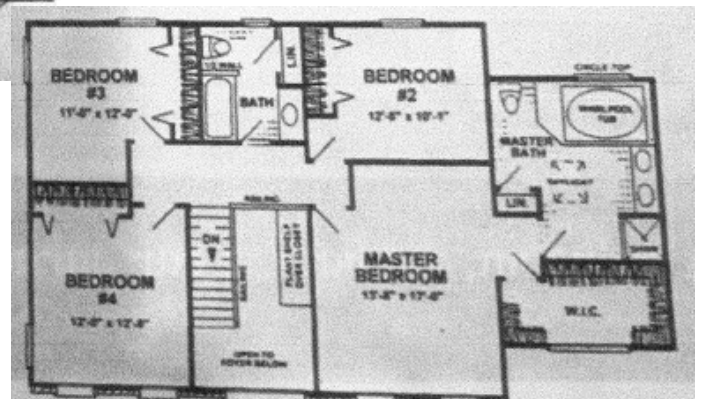

**DAVE FERREY
CONSTRUCTION
CUSTOM HOMES
570-256-3278**

The Manchester

2,470 sq. ft.

The Manchester includes four bedrooms, two and a half bathrooms, and a two car garage.

Photos or renderings will vary from actual plan.