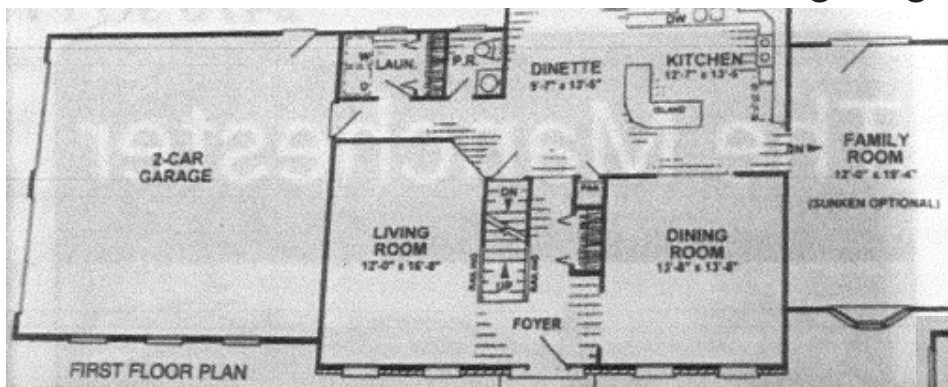

**DAVE FERREY
CONSTRUCTION
CUSTOM HOMES
570-256-3278**

The Manchester

2,470 sq. ft.

The Manchester includes four bedrooms, two and a half bathrooms, and a two car garage.

Photos or renderings will vary from actual plan.