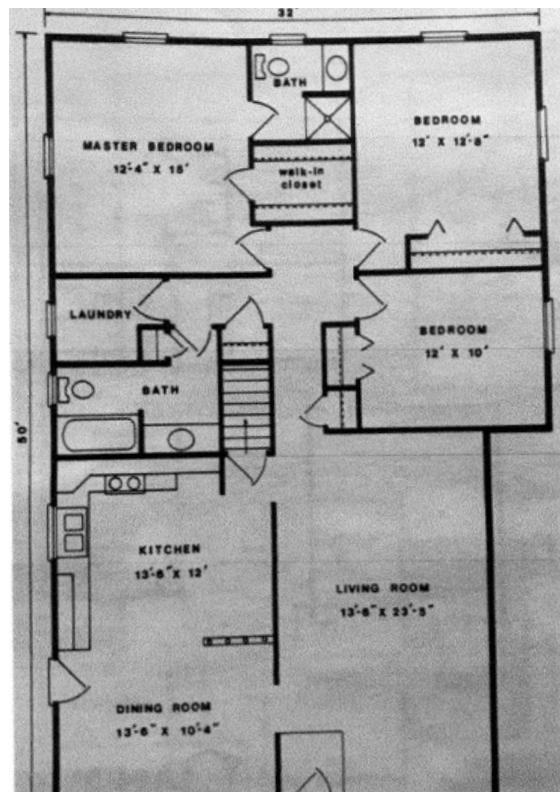

**DAVE FERREY
CONSTRUCTION**
CUSTOM HOMES
570-256-3278

The Sheffield

1,504 sq. ft.

The Sheffield includes three bedrooms and two bathrooms.

Photos or renderings will vary from actual plan.

To order plans call 570-256-3278, or contact Dave Ferrey Construction.