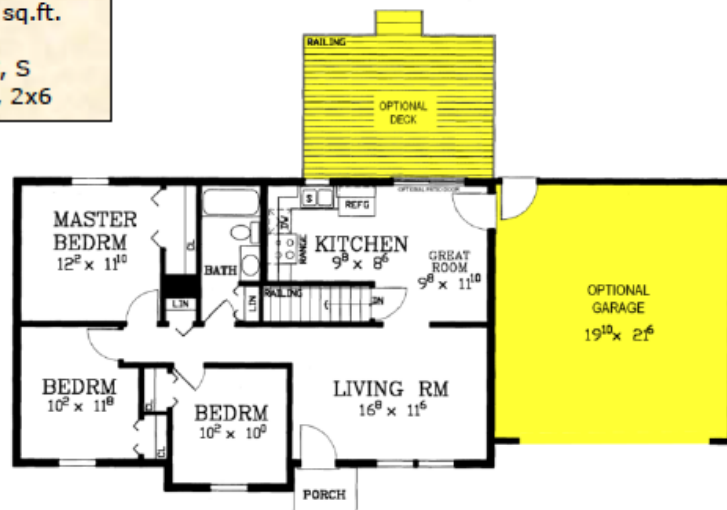

**DAVE FERREY
CONSTRUCTION
CUSTOM HOMES
570-256-3278**

Westhaven

982 sq. ft.
Affordable Collection

| <u>Specifications</u> | | | |
|-----------------------|------------|----------------------|------------|
| Living area: | 982 sq.ft. | Garage area: | 440 sq.ft. |
| Bedrooms: | 3 | Porch area: | 40 sq.ft. |
| Baths: | 1 | Deck area: | 192 sq.ft. |
| House width: | 40' | Main ceiling height: | 8' |
| House depth: | 24' | Foundation: | B, C, S |
| Primary roof pitch: | 6/12 | Walls: | 2x4, 2x6 |

- Enhancements**
- Two car garage (20'x22')
 - Rear deck with railing (16'x12')
 - Patio door

Photos or renderings will vary from actual plan.

Affordable Home Collection

**Your Affordable home package will include these basic package components:
(Upgrades and substitutions are available on most components)**