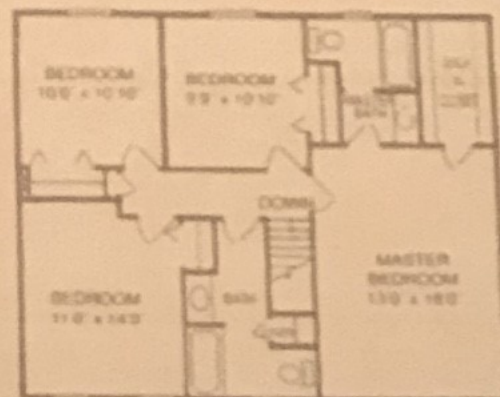

Dave Ferrey Custom Homes

1836 sq ft

*Making Dreams
Come True*

Winchester **2**

Dave Ferrey Custom Home

Farmhouse Design

Dave Ferrey
Construction

New Home Construction
Licensed & Insured

570-256-3278

3 BEDROOM FLOOR PLAN

4 BEDROOM FLOOR PLAN