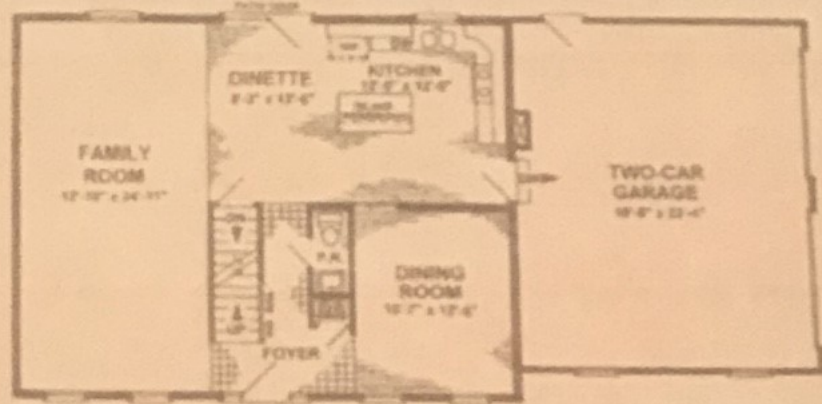

Dave Ferrey Custom Homes

1836 sq ft

*Making Dreams
Come True*

Winchester **2**

Dave Ferrey Custom Home

Farmhouse Design

Dave Ferrey
Construction

New Home Construction
Licensed & Insured

570-256-3278

3 BEDROOM FLOOR PLAN

4 BEDROOM FLOOR PLAN