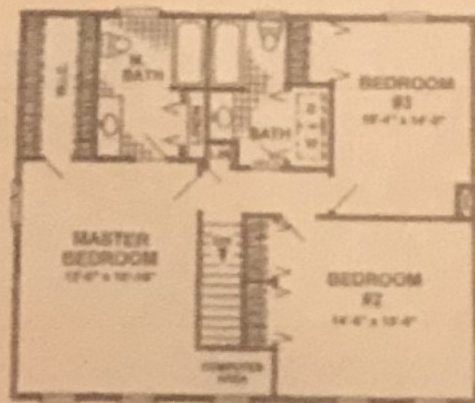

Dave Ferrey Custom Homes

1836 sq ft

*Making Dreams
Come True*

Winchester **2**

Dave Ferrey Custom Home

Farmhouse Design

Dave Ferrey
Construction

New Home Construction
Licensed & Insured

570-256-3278

3 BEDROOM FLOOR PLAN

4 BEDROOM FLOOR PLAN