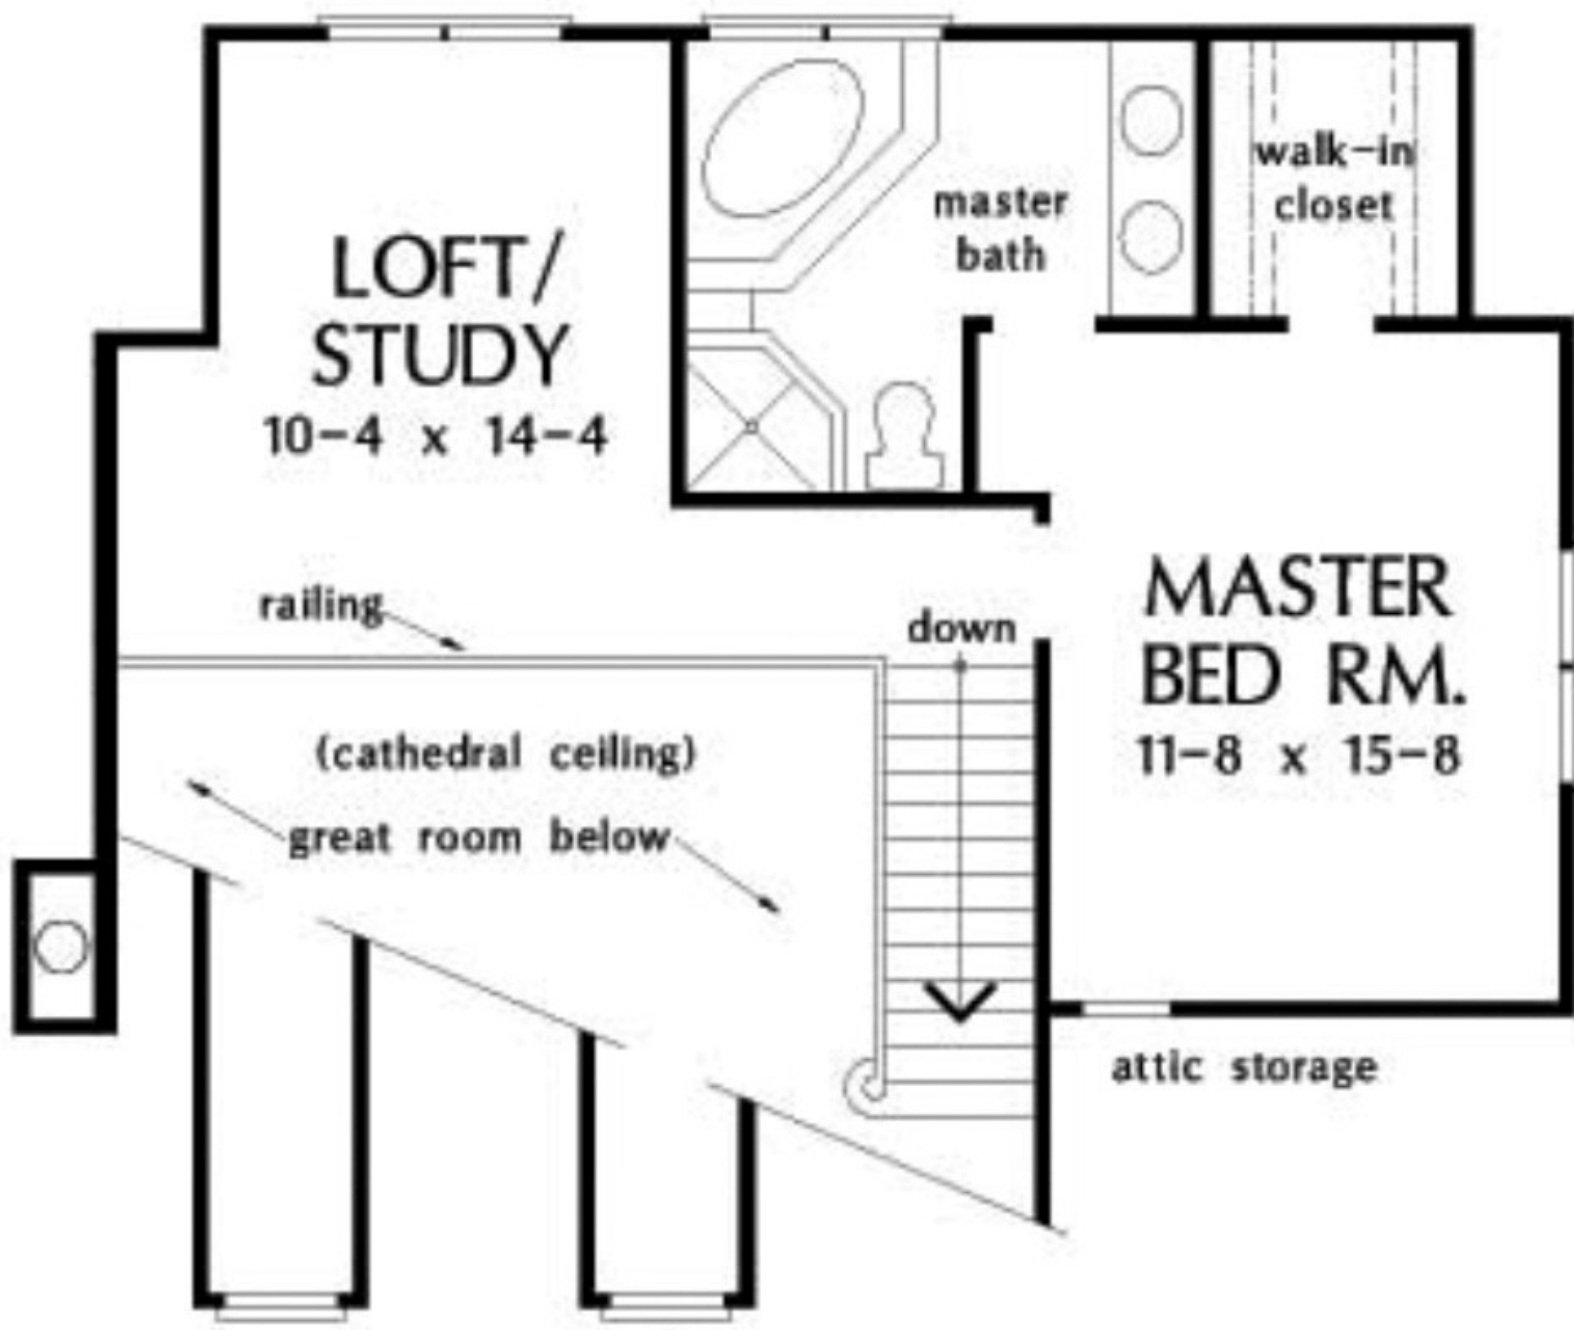

# BASEMENT STAIRS

# SECOND

---

# Additional Specs

---

House Dimensions:	36' 5" x 43' 8"
Great Room:	17' 4" x 14' 8"
Master Bedroom:	11' 8" x 15' 8"

1713\*\*

Total Sq. Ft

3

Bedrooms

2

## Finished Square Footage

---

1st Floor:	1146 Sq. Ft.
2nd Floor:	567 Sq. Ft.