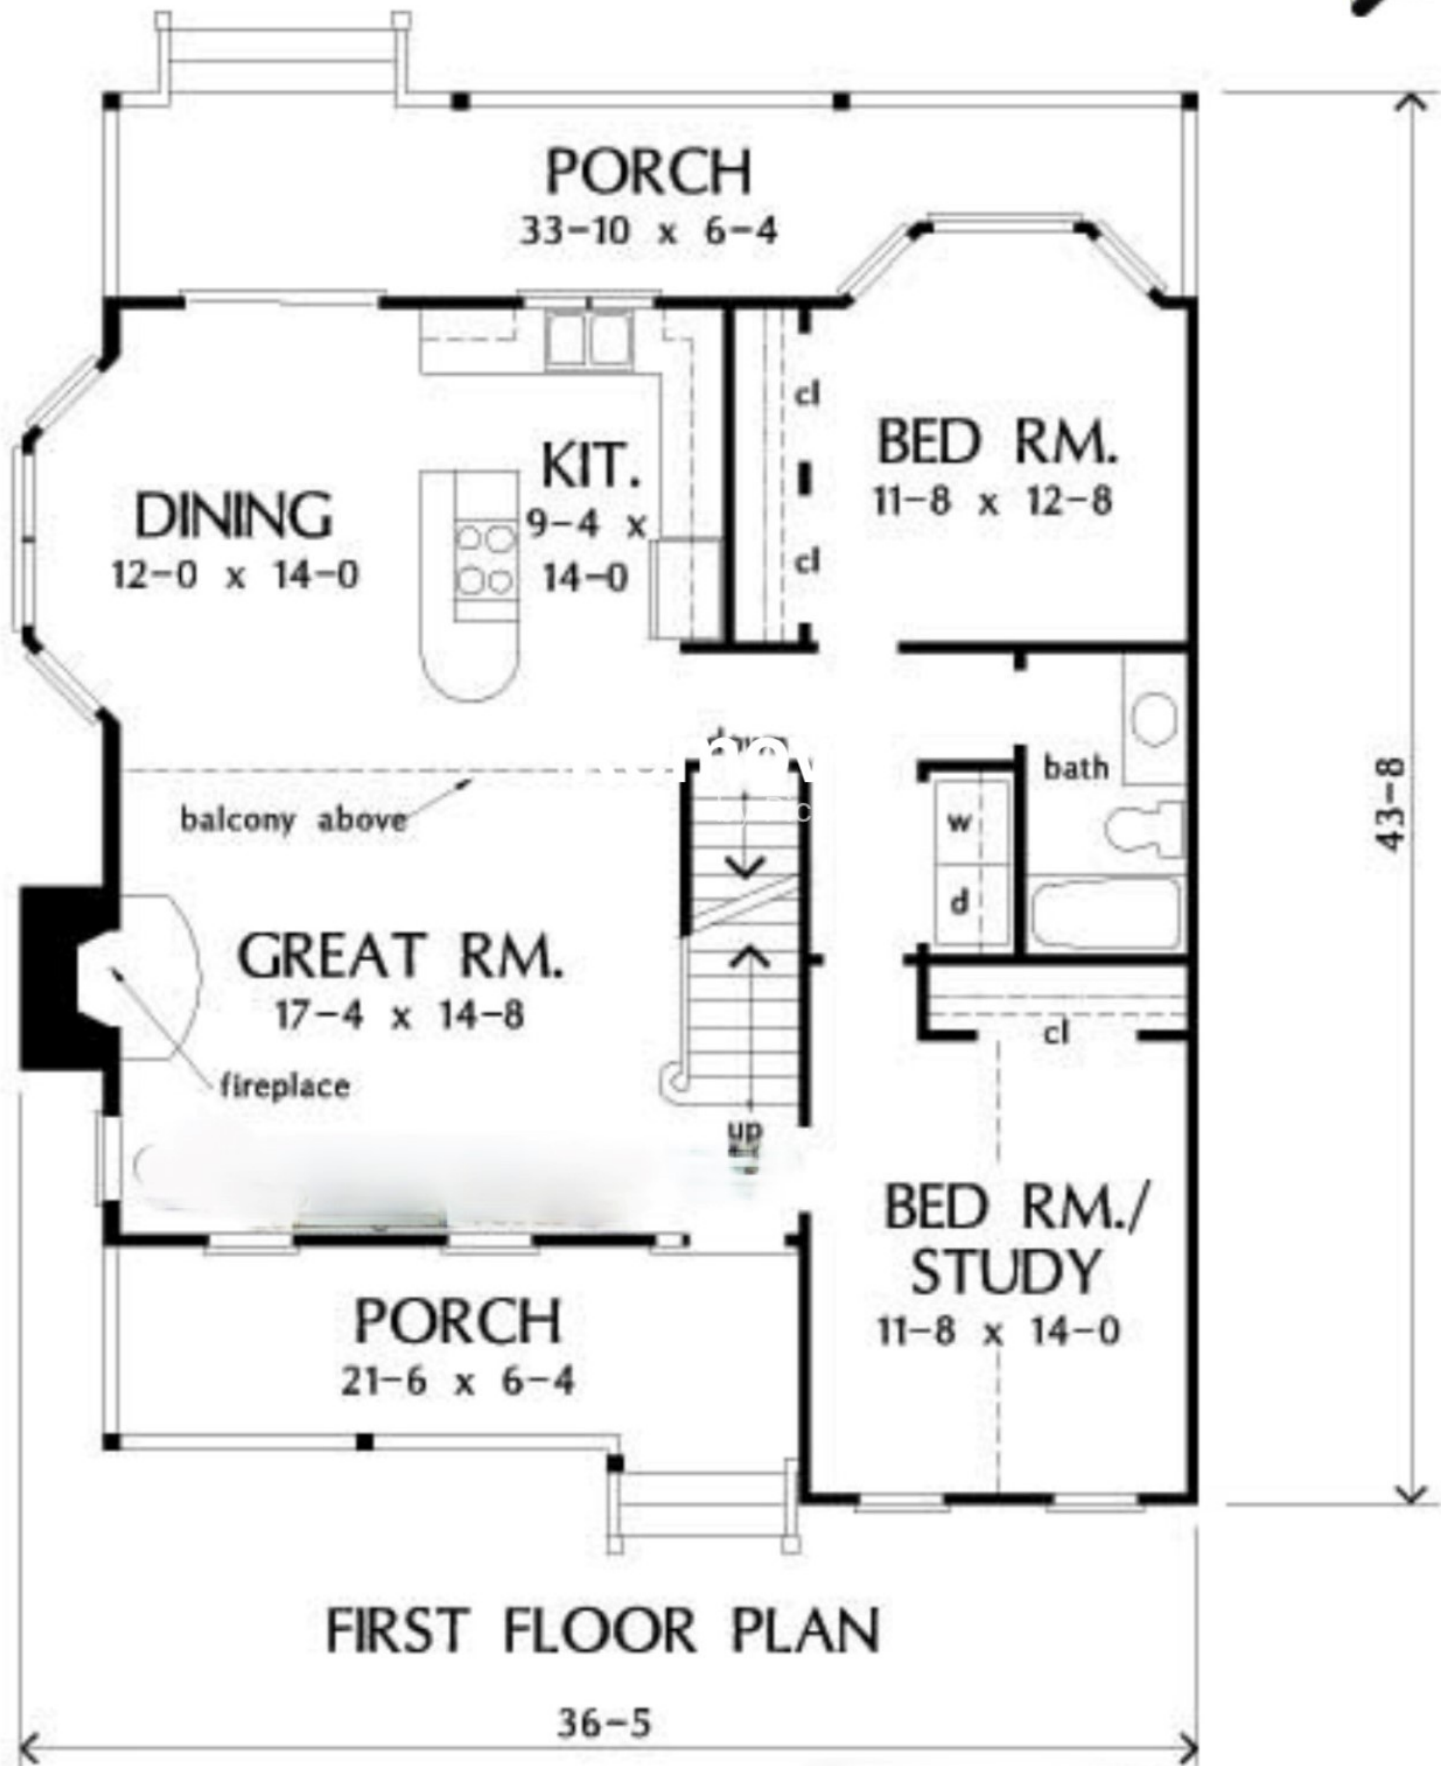

# BASEMENT STAIRS

# Unfinished Square Footage

---

Porch - Rear:	196 Sq. Ft.
Porch - Front:	140 Sq. Ft.

# Additional Specs

---

House Dimensions:	36' 5" x 43' 8"
Great Room:	17' 4" x 14' 8"
Master Bedroom:	11' 8" x 15' 8"

1713\*\*

Total Sq. Ft

3

Bedrooms

2

## Finished Square Footage

---

1st Floor:	1146 Sq. Ft.
2nd Floor:	567 Sq. Ft.